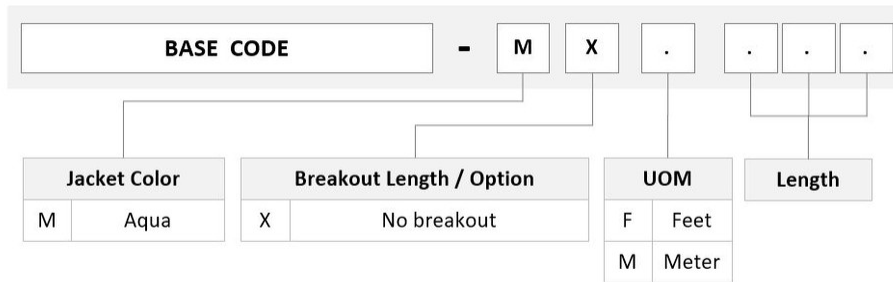

FDXL8L821

Ordering Tree

Mechanical Specifications

Cable Retention Strength, maximum 11.24 lb @ 0 ° | 4.40 lb @ 90 °

Optical Specifications

Fiber Mode Multimode

Fiber Type OM4, LazrSPEED®

Environmental Specifications

Operating Temperature -10 °C to +60 °C (+14 °F to +140 °F)

Environmental Space Plenum

Regulatory Compliance/Certifications

Agency	Classification
ISO 9001:2015	Designed, manufactured and/or distributed under this quality management system

Included Products

- 760102368 MFC-LCR-16-KAQ - LazrSPEED®, OptiSPEED® Pre-Radiused Keyed LC Connector for 1.6 mm Fiber, simplex multimode, aqua
- P-001-SP-5K-F16 - Fiber indoor cable, LazrSPEED® 1.6 mm Plenum Simplex, Multimode OM4, Feet jacket marking