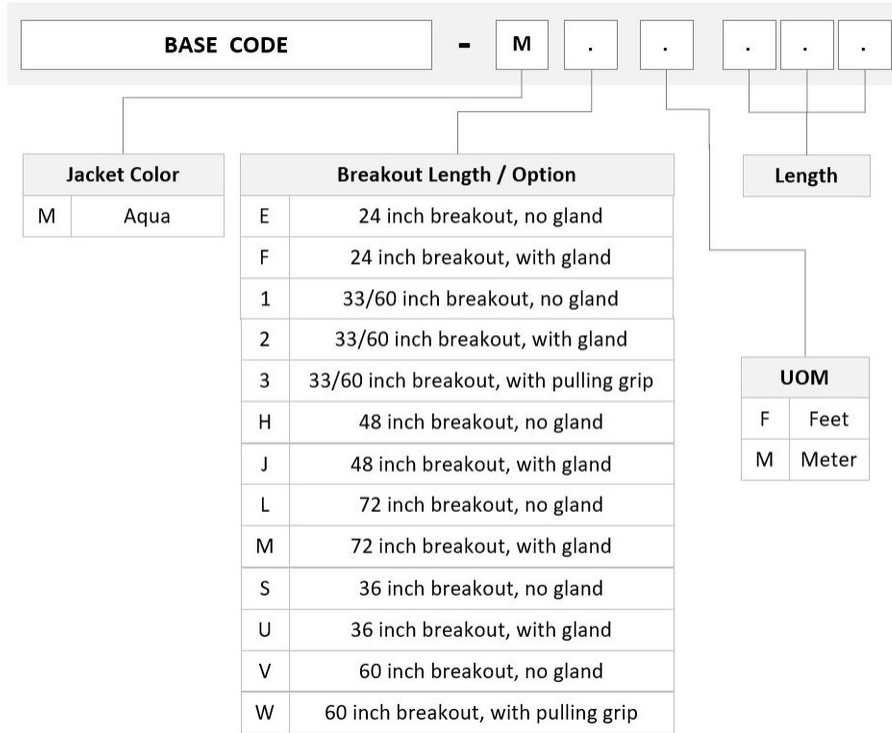

General Specifications

Color, boot A	Black
Color, connector A	Black
Color, boot B	Blue
Color, connector B	Black
Construction Type	Stranded
Furcation Color	Aqua
Interface, Connector A	MPO-12/UPC Male
Interface, Connector B	LC/UPC
Interface Feature, connector B	ULL
Jacket Color	Aqua
Polarity	Method B Enhanced (ULL)
Fibers per Subunit, quantity	12
Total Fibers, quantity	24

Dimensions

Cable Assembly Length Range (m)	3 – 999
Cable Assembly Length Range (ft)	10 – 999

UNXMXLCCF

Ordering Tree

Optical Specifications

Fiber Mode	Multimode
Fiber Type	OM4, LazrSPEED®

Environmental Specifications