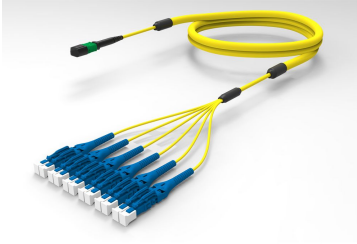

UQGMXLUGD

Base Product

Ultra Low Loss (ULL) Singlemode MPO12 (Pinned) to LC/UPC Uniboot, Fiber Extension Cable Assembly, 12-Fiber, Plenum

Product Classification

| | |
|------------------------------|--|
| Regional Availability | Europe Latin America Middle East/Africa North America |
| Portfolio | CommScope® |
| Product Type | Fiber array cable assembly |
| Product Brand | SYSTIMAX ULL |
| Ordering Note | For additional jacket colors, please contact a CommScope Sales Representative For lengths greater than 999 ft (304 m), orders must be in meters Minimum length may vary based on cable configuration |

General Specifications

| | |
|---------------------------------------|-------------------------|
| Color, boot A | Black |
| Color, connector A | Green |
| Color, boot B | Blue |
| Color, connector B | Blue |
| Construction Type | Stranded |
| Furcation Color | Yellow |
| Interface, Connector A | MPO-12/APC Male |
| Interface, Connector B | LC/UPC |
| Interface Feature, connector B | Uniboot |
| Jacket Color | Yellow |
| Polarity | Method B Enhanced (ULL) |
| Fibers per Subunit, quantity | 12 |
| Total Fibers, quantity | 12 |

Dimensions

UQGMXLUGD

Cable Assembly Length Range (m) 1 – 305

Cable Assembly Length Range (ft) 3 – 999

Ordering Tree

Mechanical Specifications

Cable Retention Strength, maximum 11.24 lb @ 0° | 4.40 lb @ 90°

Optical Specifications