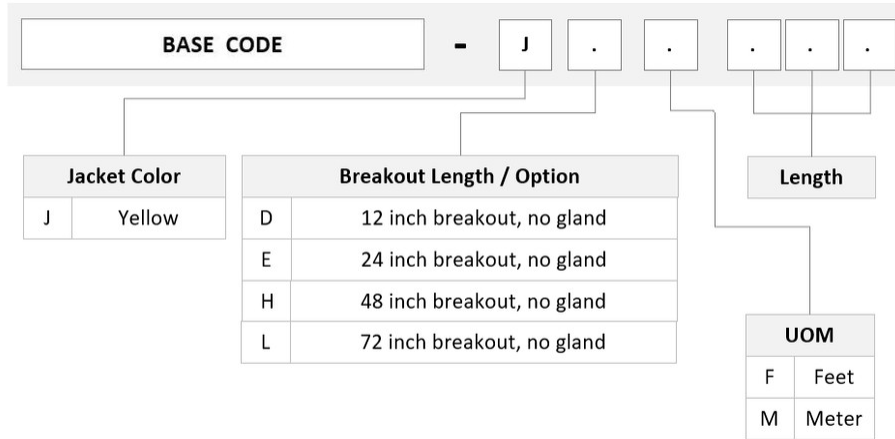

UQGMXLUGD

Base Product

Ultra Low Loss (ULL) Singlemode MPO12 (Pinned) to LC/UPC Uniboot, Fiber Extension Cable Assembly, 12-Fiber, Plenum

Product Classification

| | |
|------------------------------|--|
| Regional Availability | Europe Latin America Middle East/Africa North America |
| Portfolio | CommScope® |
| Product Type | Fiber array cable assembly |
| Product Brand | SYSTIMAX ULL |
| Ordering Note | For additional jacket colors, please contact a CommScope Sales Representative For lengths greater than 999 ft (304 m), orders must be in meters Minimum length may vary based on cable configuration |

General Specifications

| | |
|---------------------------------------|-------------------------|
| Color, boot A | Black |
| Color, connector A | Green |
| Color, boot B | Blue |
| Color, connector B | Blue |
| Construction Type | Stranded |
| Furcation Color | Yellow |
| Interface, Connector A | MPO-12/APC Male |
| Interface, Connector B | LC/UPC |
| Interface Feature, connector B | Uniboot |
| Jacket Color | Yellow |
| Polarity | Method B Enhanced (ULL) |
| Fibers per Subunit, quantity | 12 |
| Total Fibers, quantity | 12 |

Dimensions

UQGMXLUGD

Cable Assembly Length Range (m) 1 – 305

Cable Assembly Length Range (ft) 3 – 999

Ordering Tree

Mechanical Specifications

Cable Retention Strength, maximum 11.24 lb @ 0° | 4.40 lb @ 90°

Optical Specifications