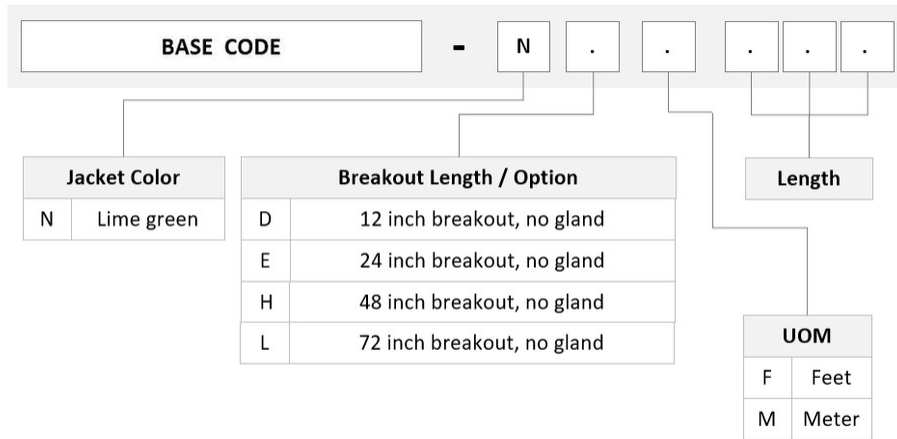

UQVMXL CGD

Base Product

Ultra Low Loss (ULL) OM5 MPO12 (Pinned) to LC/UPC, Fiber Extension Cable Assembly, 12-Fiber, Plenum

Product Classification

Regional Availability	Asia Australia/New Zealand Europe Latin America Middle East /Africa North America
Portfolio	CommScope®
Product Type	Fiber trunk cable assembly
Product Brand	SYSTIMAX ULL
Ordering Note	For additional jacket colors, please contact a CommScope Sales Representative For lengths greater than 999 ft (304 m), orders must be in meters Minimum length may vary based on cable configuration

General Specifications

Color, boot A	Black
Color, connector A	Lime green
Color, boot B	Lime green
Color, connector B	Beige
Construction Type	Stranded
Furcation Color	Lime green
Interface, Connector A	MPO-12/UPC Male
Interface, Connector B	LC/UPC
Jacket Color	Lime green
Polarity	Method B Enhanced (ULL)
Fibers per Subunit, quantity	12
Total Fibers, quantity	12

Dimensions

Breakout Length	33 in
Cable Assembly Length Range (m)	3 – 999
Cable Assembly Length Range (ft)	10 – 999

UQVMXL CGD

Ordering Tree

Mechanical Specifications

Cable Retention Strength, maximum 11.24 lb @ 0° | 4.40 lb @ 90°