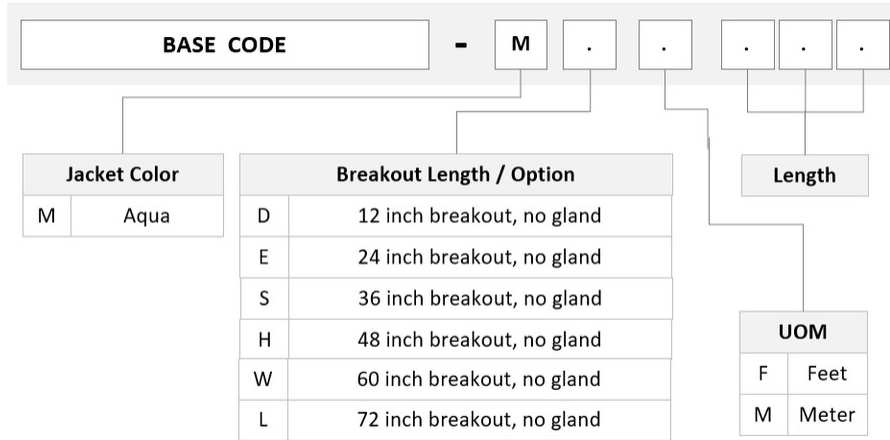

UQX2PLCHF

Base Product

Ultra Low Loss OM4 MPO24 Unpinned to LC/UPC 24-Fiber Plenum Array Cord

Product Classification

Regional Availability	Asia Australia/New Zealand Europe Latin America Middle East /Africa North America
Portfolio	CommScope®
Product Type	Fiber array cable assembly
Product Brand	SYSTIMAX ULL
Ordering Note	For additional jacket colors, please contact a CommScope Sales Representative For lengths greater than 999 ft (304 m), orders must be in meters Minimum length may vary based on cable configuration

General Specifications

Color, boot A	Red
Color, connector A	Aqua
Color, boot B	Aqua
Color, connector B	Beige
Construction Type	Stranded
Furcation Color	Aqua
Interface, Connector A	MPO-24/UPC Female
Interface, Connector B	LC/UPC
Jacket Color	Aqua
Polarity	Method B Enhanced (ULL)
Fibers per Subunit, quantity	24
Total Fibers, quantity	24

Dimensions

Breakout Length	12 in 24 in 36 in 48 in 60 in 72 in
Cable Assembly Length Range (m)	1 – 304
Cable Assembly Length Range (ft)	2 – 999

UQX2PLCHF

Ordering Tree

Mechanical Specifications

Cable Retention Strength, maximum 11.24 lb @ 0° | 4.40 lb @ 90°