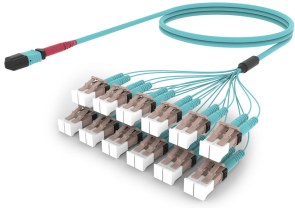

UQX2PLCHF

Base Product

Ultra Low Loss OM4 MPO24 Unpinned to LC/UPC 24-Fiber Plenum Array Cord

Product Classification

Regional Availability	Asia Australia/New Zealand Europe Latin America Middle East /Africa North America
Portfolio	CommScope®
Product Type	Fiber array cable assembly
Product Brand	SYSTIMAX ULL
Ordering Note	For additional jacket colors, please contact a CommScope Sales Representative For lengths greater than 999 ft (304 m), orders must be in meters Minimum length may vary based on cable configuration

General Specifications

Color, boot A	Red
Color, connector A	Aqua
Color, boot B	Aqua
Color, connector B	Beige
Construction Type	Stranded
Furcation Color	Aqua
Interface, Connector A	MPO-24/UPC Female
Interface, Connector B	LC/UPC
Jacket Color	Aqua
Polarity	Method B Enhanced (ULL)
Fibers per Subunit, quantity	24
Total Fibers, quantity	24

Dimensions

Breakout Length	12 in 24 in 36 in 48 in 60 in 72 in
Cable Assembly Length Range (m)	1 – 304
Cable Assembly Length Range (ft)	2 – 999

UQX2PLCHF

Ordering Tree

Mechanical Specifications

Cable Retention Strength, maximum 11.24 lb @ 0° | 4.40 lb @ 90°