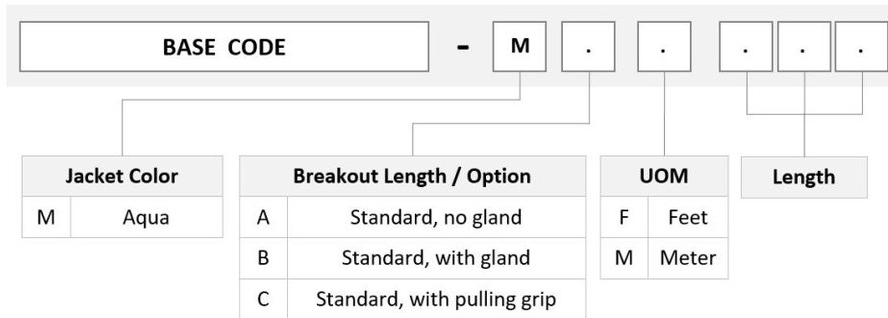

## General Specifications

<b>Connector A, quantity</b>	1
<b>Color, boot A</b>	Gray
<b>Color, connector A</b>	Aqua
<b>Connector B, quantity</b>	1
<b>Color, boot B</b>	Gray
<b>Color, connector B</b>	Aqua
<b>Construction Type</b>	Stranded
<b>Furcation Color</b>	Aqua
<b>Interface, Connector A</b>	MPO-08/UPC Female
<b>Interface Feature, connector A</b>	Gender changeable
<b>Interface, Connector B</b>	MPO-08/UPC Female
<b>Interface Feature, connector B</b>	Gender changeable
<b>Jacket Color</b>	Aqua
<b>Polarity</b>	Method B Enhanced (ULL)

# UQXQFQFJ8

**Total Fibers, quantity** 8

## Ordering Tree