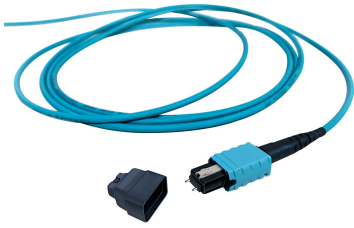

# UQXQFQFJ8

Base Product

Ultra Low Loss (ULL) OM4 unpinned MPO-08 Polarity and Gender Changeable Patchcord, Plenum

## Product Classification

<b>Regional Availability</b>	Asia   Australia/New Zealand   Europe   Latin America   Middle East /Africa   North America
<b>Portfolio</b>	CommScope®
<b>Product Type</b>	Fiber array cable assembly
<b>Product Brand</b>	SYSTIMAX ULL
<b>Ordering Note</b>	For additional jacket colors, please contact a CommScope Sales Representative   For lengths greater than 999 ft (304 m), orders must be in meters   Minimum length may vary based on cable configuration

## General Specifications

<b>Connector A, quantity</b>	1
<b>Color, boot A</b>	Gray
<b>Color, connector A</b>	Aqua
<b>Connector B, quantity</b>	1
<b>Color, boot B</b>	Gray
<b>Color, connector B</b>	Aqua
<b>Construction Type</b>	Stranded
<b>Furcation Color</b>	Aqua
<b>Interface, Connector A</b>	MPO-08/UPC Female
<b>Interface Feature, connector A</b>	Gender changeable
<b>Interface, Connector B</b>	MPO-08/UPC Female
<b>Interface Feature, connector B</b>	Gender changeable
<b>Jacket Color</b>	Aqua
<b>Polarity</b>	Method B Enhanced (ULL)