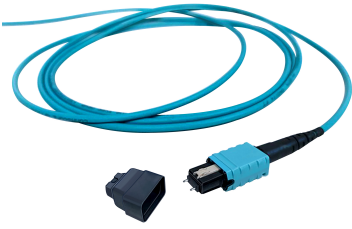

UQXQFQFJ8

Ultra Low Loss (ULL) OM4 unpinned MPO-08 Polarity and Gender Changeable Patchcord, Plenum

Product Classification

Regional Availability	Asia Australia/New Zealand Europe Latin America Middle East /Africa North America
Portfolio	CommScope®
Product Type	Fiber array cable assembly
Product Brand	SYSTIMAX ULL
Ordering Note	For additional jacket colors, please contact a CommScope Sales Representative For lengths greater than 999 ft (304 m), orders must be in meters Minimum length may vary based on cable configuration

General Specifications

Connector A, quantity	1
Color, boot A	Gray
Color, connector A	Aqua
Connector B, quantity	1
Color, boot B	Gray
Color, connector B	Aqua
Construction Type	Stranded
Furcation Color	Aqua
Interface, Connector A	MPO-08/UPC Female
Interface Feature, connector A	Gender changeable
Interface, Connector B	MPO-08/UPC Female
Interface Feature, connector B	Gender changeable
Jacket Color	Aqua
Polarity	Method B Enhanced (ULL)
Total Fibers, quantity	8

Dimensions

UQXQFQFJ8

Cable Assembly Length Range (m) 1 – 305

Cable Assembly Length Range (ft) 1 – 999

Optical Specifications

Fiber Mode Multimode

Fiber Type OM4, LazrSPEED®

Environmental Specifications

Included Products

- 760074997 – Fiber indoor cable, LazrSPEED® Plenum MPO Light Duty for Patchcords, 12 fiber, Multimode OM4, Feet jacket marking, Aqua jacket color
- P-012-MP-5K-F30AQ
- 860642491 – LazrSPEED® Elite MTP Pro Female 8 Fiber Connector, aqua