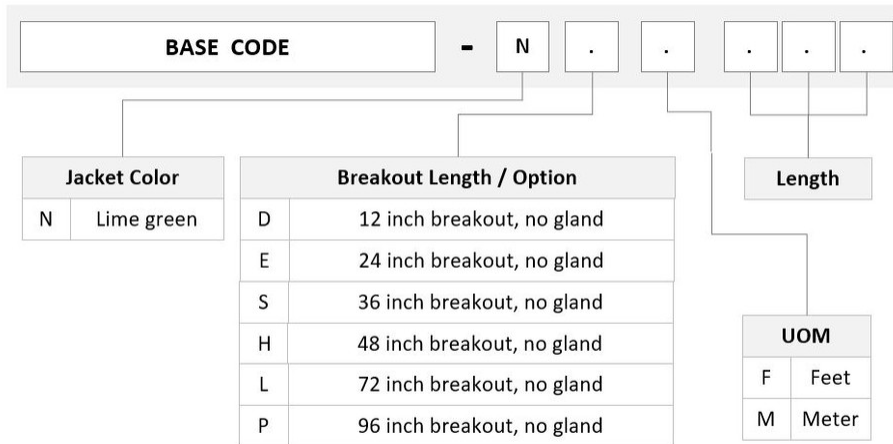

URV2XQPHF

Cable Assembly Length Range (ft) 10 – 999

Ordering Tree

Mechanical Specifications

Cable Retention Strength, maximum 11.24 lb @ 0° | 4.40 lb @ 90°

Optical Specifications

Fiber Mode Multimode

Fiber Type OM5, LazrSPEED®

Environmental Specifications

Operating Temperature -10 °C to +60 °C (+14 °F to +140 °F)

Environmental Space Indoor | Low Smoke Zero Halogen (LSZH)

Regulatory Compliance/Certifications

Agency	Classification
ISO 9001:2015	Designed, manufactured and/or distributed under this quality management system

Included Products

760235987 – Fiber indoor cable, LazrSPEED® Low Smoke Zero Halogen Riser Light Duty for MPO Patchcords, 24 fiber, Multimode OM5, Gel-free, Feet jacket marking, Lime green jacket color, Dca Flame rating

860617232