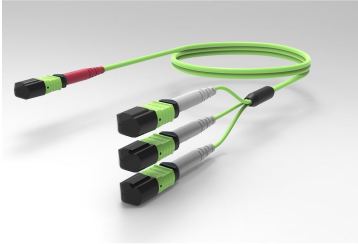

## Base Product

Ultra Low Loss OM5, MPO24 (Pinned) to MPO8 QSFP (Unpinned), Fiber Extension Cable Assembly, 24-Fiber, Low Smoke Zero Halogen

## Product Classification

<b>Regional Availability</b>	Australia/New Zealand   Europe   Latin America   Middle East/Africa
<b>Portfolio</b>	CommScope®
<b>Product Type</b>	Fiber array cable assembly
<b>Product Brand</b>	SYSTIMAX ULL
<b>Ordering Note</b>	For additional jacket colors, please contact a CommScope Sales Representative   For lengths greater than 999 ft (304 m), orders must be in meters   Minimum length may vary based on cable configuration

## General Specifications

<b>Color, boot A</b>	Red
<b>Color, connector A</b>	Lime green
<b>Color, boot B</b>	Gray
<b>Color, connector B</b>	Lime green
<b>Construction Type</b>	Stranded
<b>Furcation Color</b>	Lime green
<b>Interface, Connector A</b>	MPO-24/UPC Male
<b>Interface, Connector B</b>	MPO-08/UPC Female
<b>Interface Feature, connector B</b>	QSFP configuration
<b>Jacket Color</b>	Lime green
<b>Polarity</b>	Method B Enhanced (ULL)
<b>Total Fibers, quantity</b>	24