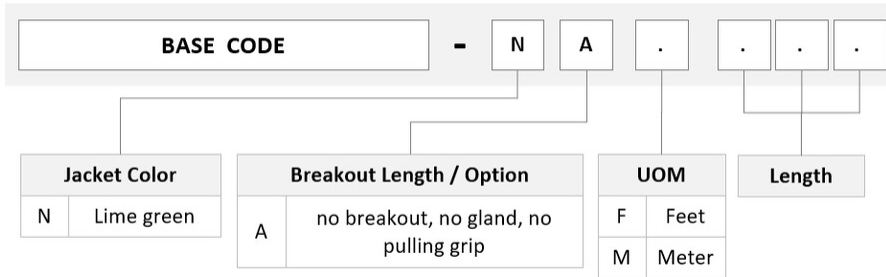

URVMFMFGD

Dimensions

Cable Assembly Length Range (m) 1 – 305

Cable Assembly Length Range (ft) 1 – 999

Ordering Tree

Optical Specifications

Fiber Mode Multimode

Fiber Type OM5, LazrSPEED®

Environmental Specifications

Operating Temperature -10 °C to +60 °C (+14 °F to +140 °F)

Environmental Space Indoor | Low Smoke Zero Halogen (LSZH)

Regulatory Compliance/Certifications

Agency	Classification
ANATEL	Compliant
ISO 9001:2015	Designed, manufactured and/or distributed under this quality management system

Included Products

- 760229039 N-012-MP-5G-F30LM/D – Fiber indoor cable, LazrSPEED® Low Smoke Zero Halogen Riser Light Duty for MPO Patchcords, 12 fiber, Multimode OM5, Gel-free, Feet jacket marking, Lime green jacket color, Dca Flame rating
- 860642489 – LazrSPEED® Elite MTP Pro Female 12 Fiber Connector, lime green