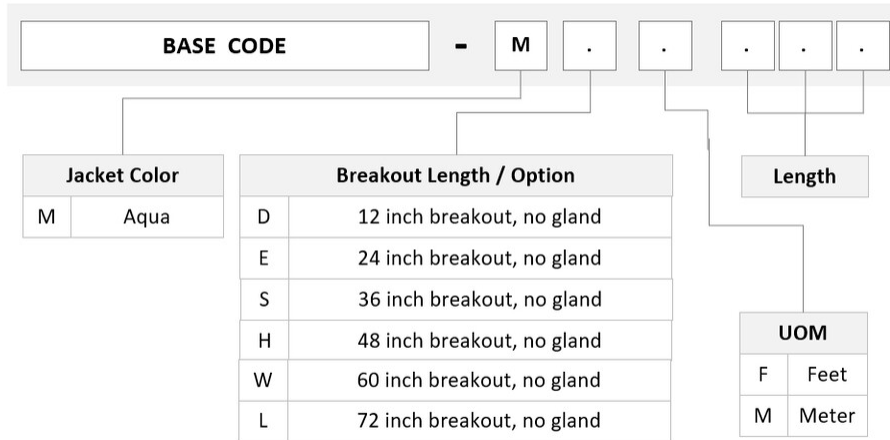

General Specifications

Color, boot A	Black
Color, connector A	Aqua
Color, boot B	Aqua
Color, connector B	Beige
Construction Type	Stranded
Furcation Color	Aqua
Interface, Connector A	MPO-12/UPC Female
Interface, Connector B	LC/UPC
Interface Feature, connector B	Uniboot
Jacket Color	Aqua
Polarity	Method B Enhanced (ULL)
Fibers per Subunit, quantity	12
Total Fibers, quantity	12

Dimensions

Breakout Length	12 in 24 in 36 in 48 in 60 in 72 in
------------------------	---

URXMPLUGD

Cable Assembly Length Range (m) 1 – 304

Cable Assembly Length Range (ft) 2 – 999

Ordering Tree

Mechanical Specifications