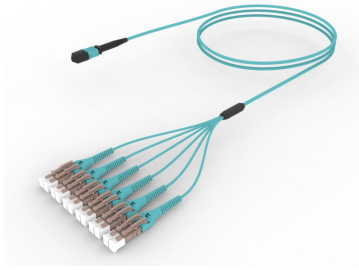

URXMPLUGD

Base Product

Ultra Low Loss OM4 MPO12 Unpinned to LC/UPC Uniboot 12-Fiber Low Smoke Zero Halogen/Riser Array Cord

Product Classification

Regional Availability	Asia Australia/New Zealand Europe Latin America Middle East /Africa North America
Portfolio	CommScope®
Product Type	Fiber array cable assembly
Product Brand	SYSTIMAX ULL
Ordering Note	For additional jacket colors, please contact a CommScope Sales Representative For lengths greater than 999 ft (304 m), orders must be in meters Minimum length may vary based on cable configuration

General Specifications

Color, boot A	Black
Color, connector A	Aqua
Color, boot B	Aqua
Color, connector B	Beige
Construction Type	Stranded
Furcation Color	Aqua
Interface, Connector A	MPO-12/UPC Female
Interface, Connector B	LC/UPC
Interface Feature, connector B	Uniboot
Jacket Color	Aqua
Polarity	Method B Enhanced (ULL)
Fibers per Subunit, quantity	12
Total Fibers, quantity	12

Dimensions

Breakout Length	12 in 24 in 36 in 48 in 60 in 72 in
------------------------	---

URXMPLUGD

Cable Assembly Length Range (m) 1 – 304

Cable Assembly Length Range (ft) 2 – 999

Ordering Tree

Mechanical Specifications