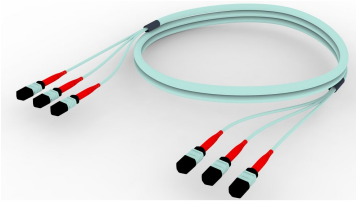

# AGX2X2PBK

---

OM4 MPO24 (Pinned) to MPO24 (Unpinned), Fiber Trunk Cable Assembly, 72-Fiber, Method A, Plenum

## Product Classification

<b>Regional Availability</b>	Asia   Australia/New Zealand   China   Europe   India   Latin America   Middle East/Africa   North America
<b>Portfolio</b>	CommScope®
<b>Product Type</b>	Fiber trunk cable assembly
<b>Ordering Note</b>	For lengths greater than 999 ft (304 m), orders must be in meters   Minimum length may vary based on cable configuration

## General Specifications

<b>Color, boot A</b>	Red
<b>Color, connector A</b>	Aqua
<b>Color, boot B</b>	Red
<b>Color, connector B</b>	Aqua
<b>Construction Type</b>	Stranded
<b>Furcation Color</b>	Aqua
<b>Interface, Connector A</b>	MPO-24/UPC Male
<b>Interface, Connector B</b>	MPO-24/UPC Female
<b>Jacket Color</b>	Aqua
<b>Polarity</b>	Method A
<b>Fibers per Subunit, quantity</b>	24
<b>Total Fibers, quantity</b>	72

## Included Products

760161935	-	Fiber indoor cable, LazrSPEED® Plenum MPO Trunk, 72 fiber multi-unit with 24 fiber subunits, Multimode OM4, Gel-free, Feet jacket marking, Aqua jacket color
P-072-MP-5K-F24AQ	-	
860489111	-	LazrSPEED® Elite MPO Female 24 Fiber Connector, aqua
860489152	-	LazrSPEED® Elite MPO Male 24 Fiber Connector, aqua