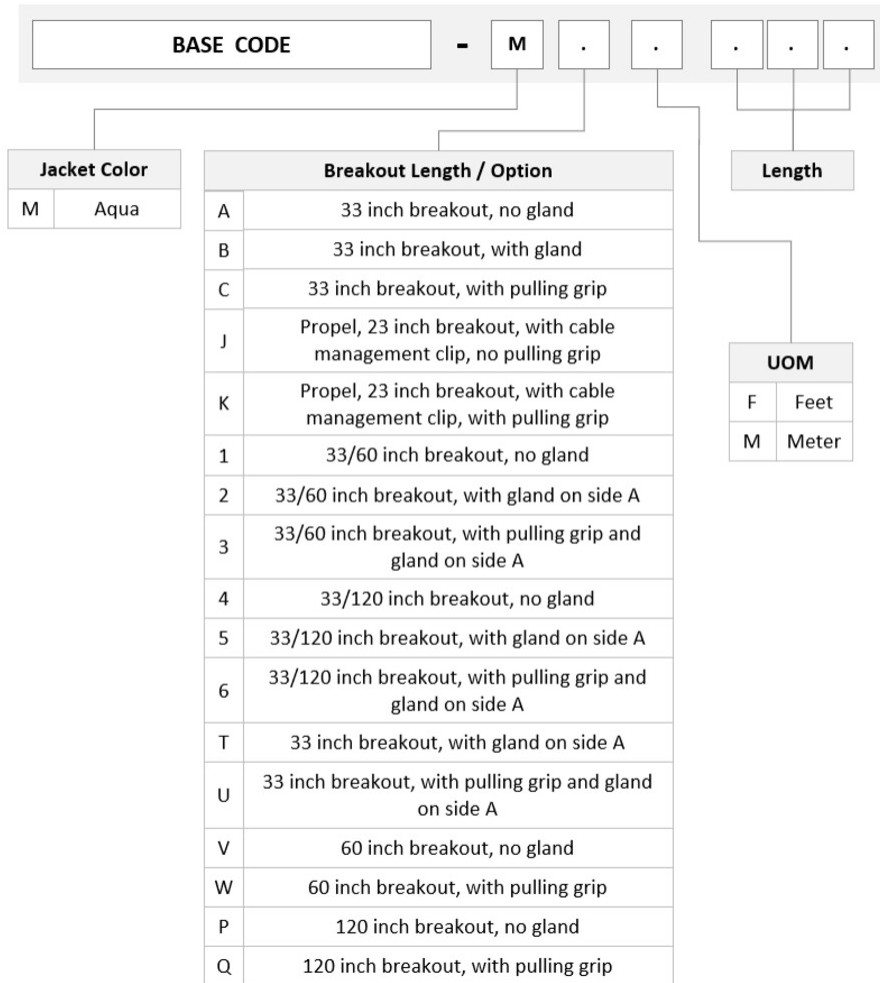

AGX2X2PBK

Ordering Tree

Mechanical Specifications

Cable Retention Strength, maximum 11.24 lb @ 0° | 4.40 lb @ 90°

Optical Specifications

Fiber Mode Multimode

Fiber Type OM4, LazrSPEED®

Environmental Specifications

Operating Temperature -10 °C to +60 °C (+14 °F to +140 °F)

Environmental Space Indoor | Plenum