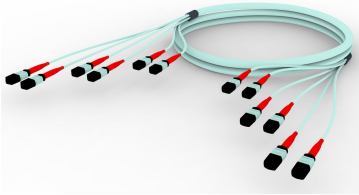

# AJX2X2XBM

---

OM4 MPO24 (Pinned) to MPO24 (Pinned), Fiber Trunk Cable Assembly, 144-Fiber, Method A, Low Smoke Zero Halogen

## Product Classification

<b>Regional Availability</b>	Asia   Australia/New Zealand   China   Europe   India   Latin America   Middle East/Africa   North America
<b>Portfolio</b>	CommScope®
<b>Product Type</b>	Fiber trunk cable assembly
<b>Ordering Note</b>	For lengths greater than 999 ft (304 m), orders must be in meters   Minimum length may vary based on cable configuration

## General Specifications

<b>Color, boot A</b>	Red
<b>Color, connector A</b>	Aqua
<b>Color, boot B</b>	Red
<b>Color, connector B</b>	Aqua
<b>Construction Type</b>	Stranded
<b>Furcation Color</b>	Aqua
<b>Interface, Connector A</b>	MPO-24/UPC Male
<b>Interface, Connector B</b>	MPO-24/UPC Male
<b>Jacket Color</b>	Aqua
<b>Polarity</b>	Method A
<b>Fibers per Subunit, quantity</b>	24
<b>Total Fibers, quantity</b>	144