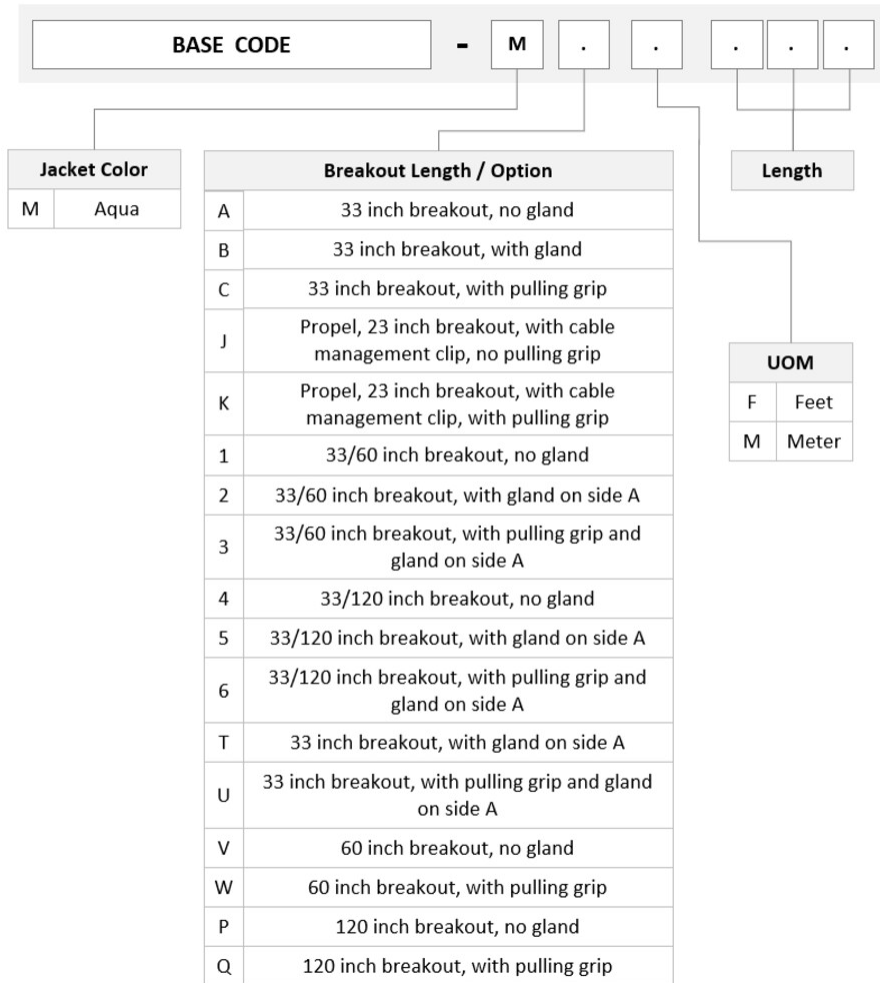

MPO-12/UPC Male

Jacket Color

Aqua

Polarity

Method A

Fibers per Subunit, quantity

12

Total Fibers, quantity

36

Dimensions

Breakout Length

33 in

AJXMPMXCG

Cable Assembly Length Range (m) 3 – 999

Cable Assembly Length Range (ft) 10 – 999

Ordering Tree