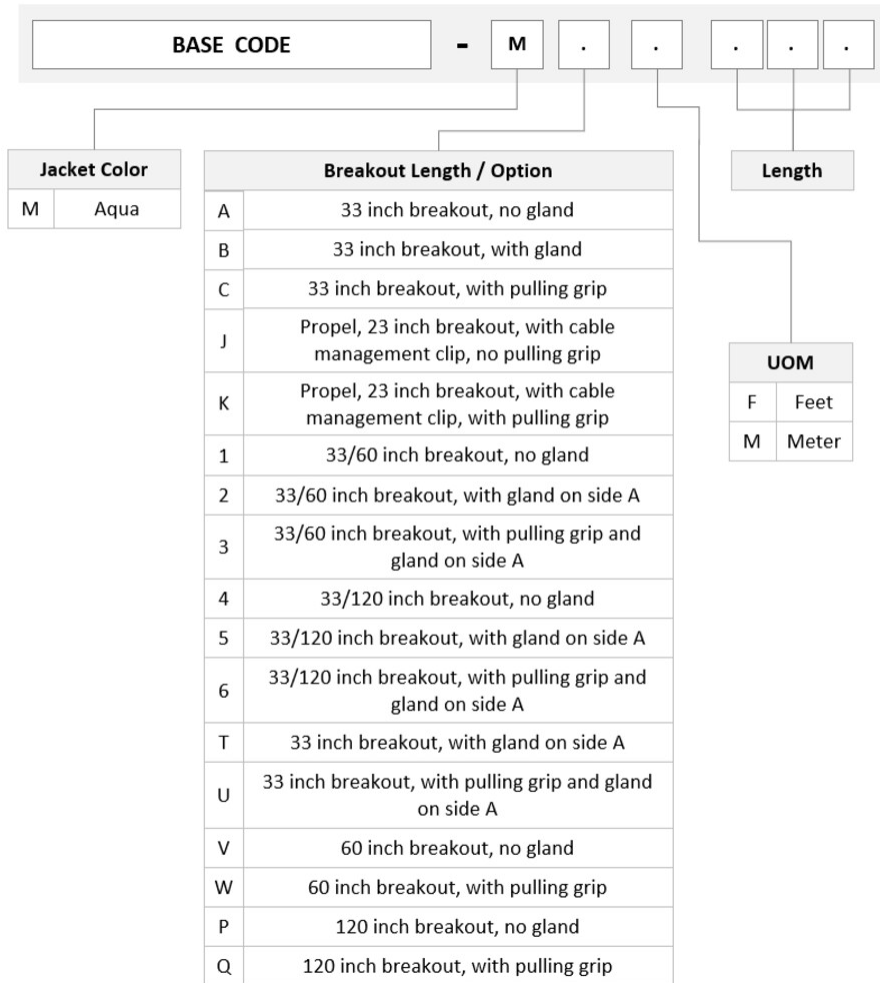

MPO-12/UPC Male

Jacket Color

Aqua

Polarity

Method A

Fibers per Subunit, quantity

12

Total Fibers, quantity

96

Dimensions

Breakout Length

33 in

AJXMPMXCL

Cable Assembly Length Range (m) 3 – 999

Cable Assembly Length Range (ft) 10 – 999

Ordering Tree