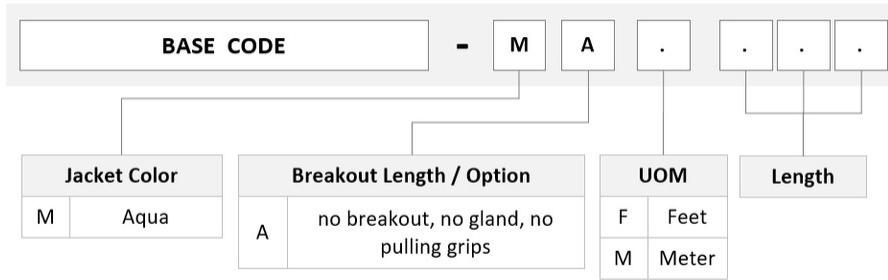

AQX2X2PHF

Base Product

OM4 MPO24 (Pinned) to MPO24 (Unpinned), Fiber Patch Cord, 24-Fiber, Method A, Plenum

Product Classification

Regional Availability	Asia Australia/New Zealand Europe Latin America Middle East /Africa North America
Portfolio	CommScope®
Product Type	Fiber array cable assembly
Ordering Note	For lengths greater than 999 ft (304 m), orders must be in meters Minimum length may vary based on cable configuration

General Specifications

Color, boot A	Red
Color, connector A	Aqua
Color, boot B	Red
Color, connector B	Aqua
Construction Type	Stranded
Furcation Color	Aqua
Interface, Connector A	MPO-24/UPC Male
Interface, Connector B	MPO-24/UPC Female
Jacket Color	Aqua
Polarity	Method A
Fibers per Subunit, quantity	24
Total Fibers, quantity	24

Dimensions

Cable Assembly Length Range (m)	1 – 305
Cable Assembly Length Range (ft)	1 – 999

Ordering Tree

AQX2X2PHF

Mechanical Specifications

Cable Retention Strength, maximum 11.24 lb @ 0 ° | 4.40 lb @ 90 °