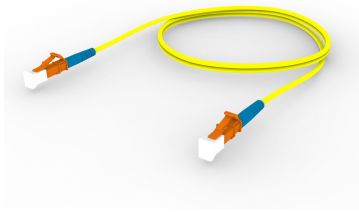

## Base Product

Singlemode LC/UPC Keyed Orange to LC/UPC Keyed Orange Fiber Patch Cord, 1.6 mm Simplex, Riser

## Product Classification

<b>Regional Availability</b>	Asia   Australia/New Zealand   Europe   Latin America   Middle East /Africa   North America
<b>Portfolio</b>	CommScope®
<b>Product Type</b>	Fiber patch cord, simplex
<b>Product Brand</b>	SYSTIMAX InstaPATCH® 360
<b>Product Series</b>	FEW
<b>Ordering Note</b>	For lengths greater than 999 ft (304 m), orders must be in meters   Minimum length may vary based on cable configuration