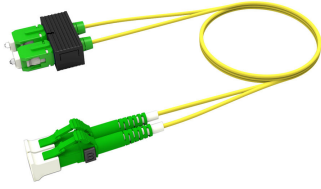

## Base Product

Singlemode LC APC to SC APC, Fiber Patch Cord, 1.6 mm Duplex, Riser

## Product Classification

<b>Regional Availability</b>	Asia   Australia/New Zealand   Europe   Latin America   Middle East /Africa   North America
<b>Portfolio</b>	CommScope®
<b>Product Type</b>	Fiber patch cord, duplex
<b>Product Brand</b>	SYSTIMAX InstaPATCH® 360
<b>Product Series</b>	FEW
<b>Ordering Note</b>	For lengths greater than 999 ft (304 m), orders must be in meters   Minimum length may vary based on cable configuration

## General Specifications

<b>Color, boot A</b>	Green
<b>Color, connector A</b>	Green
<b>Color, boot B</b>	Green
<b>Color, connector B</b>	Green
<b>Interface, Connector A</b>	LC/APC
<b>Interface, Connector B</b>	SC/APC
<b>Jacket Color</b>	Yellow
<b>Polarity</b>	Method B
<b>Total Fibers, quantity</b>	2