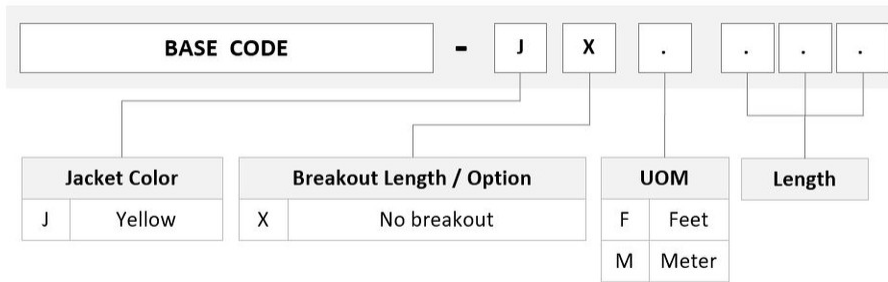

FEWLASA42

Ordering Tree

Mechanical Specifications

Cable Retention Strength, maximum 11.24 lb @ 0 ° | 4.40 lb @ 90 °

Optical Specifications

Fiber Mode Singlemode

Fiber Type G.652.D | G.657.A1, TeraSPEED®

Environmental Specifications

Operating Temperature -10 °C to +60 °C (+14 °F to +140 °F)

Environmental Space Riser

Regulatory Compliance/Certifications

Agency	Classification
ANATEL	Compliant
CHINA-ROHS	Below maximum concentration value
ISO 9001:2015	Designed, manufactured and/or distributed under this quality management system
REACH-SVHC	Compliant as per SVHC revision on www.commscope.com/ProductCompliance
ROHS	Compliant
UK-ROHS	Compliant

Included Products

460125784 - TeraSPEED® SC APC Connector for 1.6 mm Fiber, Duplex, Singlemode, green