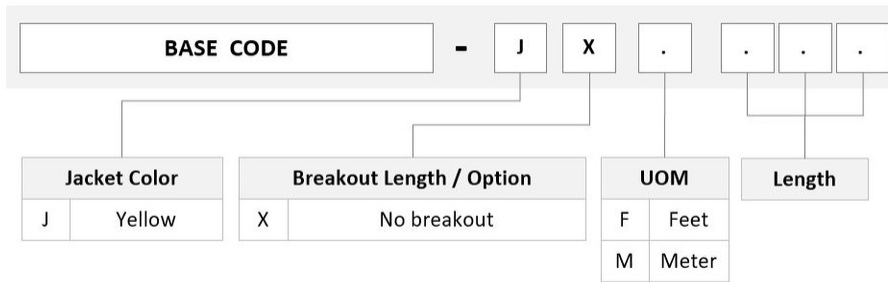

Product Classification

Regional Availability	Asia Australia/New Zealand Europe Latin America Middle East /Africa North America
Portfolio	CommScope®
Product Type	Fiber patch cord, simplex
Product Brand	SYSTIMAX InstaPATCH® 360
Product Series	FEW
Government Requirements	Build America Buy America (BABA) compliant*
Ordering Note	For lengths greater than 999 ft (304 m), orders must be in meters Minimum length may vary based on cable configuration

General Specifications

Connector A, quantity	1
Color, boot A	Blue
Color, connector A	Blue
Connector B, quantity	1
Color, boot B	Blue
Color, connector B	Blue
Interface, Connector A	SC/UPC
Interface, Connector B	SC/UPC
Jacket Color	Yellow
Location of Manufacturing	Claremont, North Carolina
Polarity	Method B
Total Fibers, quantity	1

Dimensions

FEWSCSC21

Cable Assembly Length Range (m)	1 – 999
Cable Assembly Length Range (ft)	1 – 999
Diameter Over Jacket	1.6 mm 0.063 in

Ordering Tree

Mechanical Specifications

Cable Retention Strength, maximum	11.24 lb @ 0 ° 4.40 lb @ 90 °
------------------------------------------	---------------------------------