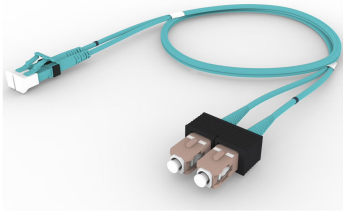

FEXL8SC42

Base Product

OM4 LC/UPC Keyed Aqua to SC/UPC Fiber Patch Cord, 1.6 mm Duplex, Riser

Product Classification

Regional Availability	Asia Australia/New Zealand Europe Latin America Middle East /Africa North America
Portfolio	CommScope®
Product Type	Fiber patch cord, duplex
Product Brand	SYSTIMAX InstaPATCH® 360
Product Series	FEX
Ordering Note	For lengths greater than 999 ft (304 m), orders must be in meters Minimum length may vary based on cable configuration

General Specifications

Color, boot A	Aqua
Color, connector A	Aqua
Color, boot B	Aqua
Color, connector B	Beige
Interface, Connector A	LC/UPC
Interface Feature, connector A	Keyed
Interface, Connector B	SC/UPC
Jacket Color	Aqua
Polarity	Method B
Total Fibers, quantity	2

Dimensions

Cable Assembly Length Range (m)	1 – 999
Cable Assembly Length Range (ft)	1 – 999
Diameter Over Jacket	1.6 mm 0.063 in

FEXL8SC42

Ordering Tree

Mechanical Specifications

Cable Retention Strength, maximum 11.24 lb @ 0 ° | 4.40 lb @ 90 °

Included Products

460125750	-	LazrSPEED® Pre-Radiused SC Connector for 1.6 mm Fiber Cordage, Duplex, multimode
760102475		

FEXL8SC42

MDC-LCR-16-KAQ

- LazrSPEED®, OptiSPEED® Pre-Radiused Keyed LC Connector for 1.6 mm Fiber, duplex multimode, aqua