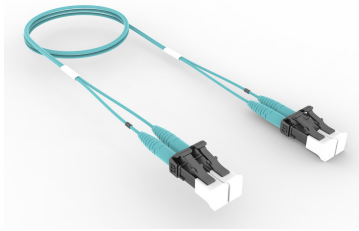

FEXLCLC42

Base Product

OM4 LC/UPC to LC/UPC, Fiber Patch Cord, 1.6 mm Duplex, Riser

Product Classification

Regional Availability

Asia | Australia/New Zealand | China | Europe | India | Latin America | Middle East/Africa | North America

Portfolio

CommScope®

Product Type

Fiber patch cord, duplex

Product Brand

SYSTIMAX InstaPATCH® 360

Product Series

FEX

Aqua

Color, connector B

Black

Interface, Connector A

LC/UPC

Interface, Connector B

LC/UPC

Jacket Color