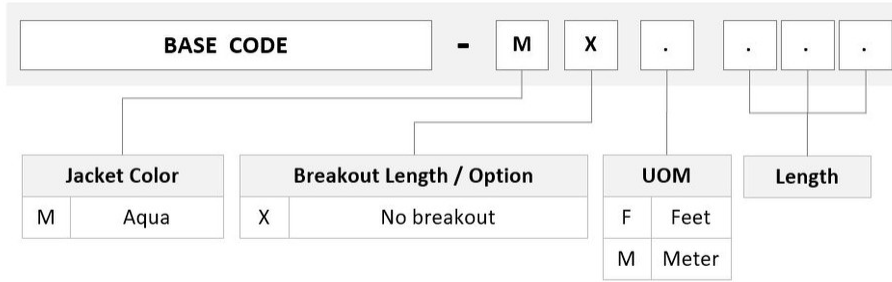

Cable Assembly Length Range (ft)

1 – 999

Diameter Over Jacket

1.6 mm | 0.063 in

Ordering Tree

FEXLCLC42

Mechanical Specifications

Cable Retention Strength, maximum 11.24 lb @ 0 ° | 4.40 lb @ 90 °