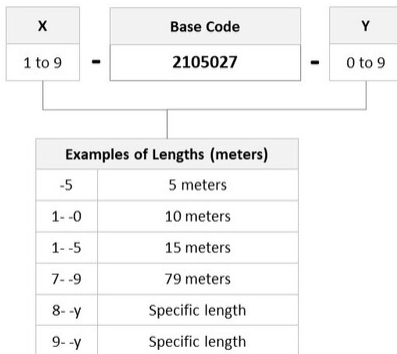

General Specifications

Connector A, quantity	2
Color, boot A	Beige
Color, connector A	Beige
Connector B, quantity	2
Color, boot B	Beige
Color, connector B	Beige
Interface, Connector A	LC/UPC
Interface, Connector B	LC/UPC
Jacket Color	Aqua
Polarity	Pairs, flipped
Total Fibers, quantity	2

Dimensions

Cord Length	1 m 3.281 ft
Diameter Over Jacket	1.8 mm 0.071 in

Ordering Tree

2105027-1

Optical Specifications

Fiber Mode	Multimode
Fiber Type	OM3, LazrSPEED®
Insertion Loss, maximum, connector A	0.3 dB
Insertion Loss, maximum, connector B	0.3 dB
Return Loss, minimum, connector A	20 dB
Return Loss, minimum, connector B	20 dB