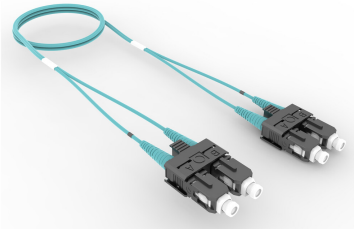

FEXSCSC42

Base Product

OM4 SC/UPC to SC/UPC, Fiber Patch Cord, 1.6 mm Duplex, Riser

Product Classification

Regional Availability

Asia | Australia/New Zealand | China | Europe | India | Latin America | Middle East/Africa | North America

Portfolio

CommScope®

Product Type

Fiber patch cord, duplex

Product Brand

SYSTIMAX InstaPATCH® 360

Product Series

FEX

Ordering Note

For lengths greater than 999 ft (304 m), orders must be in meters | Minimum length may vary based on cable configuration

General Specifications

Color, boot A

Aqua

Color, connector A

Black

Color, boot B

Aqua

Color, connector B

Black

Interface, Connector A

SC/UPC

Interface, Connector B

SC/UPC

Jacket Color