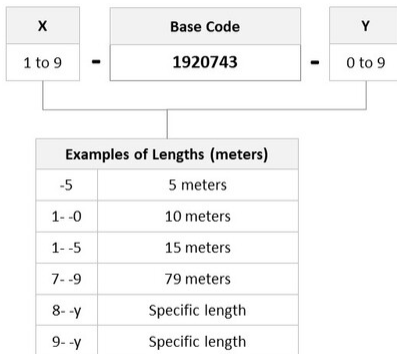

General Specifications

Connector A, quantity	2
Color, boot A	Beige
Color, connector A	Beige
Connector B, quantity	2
Color, boot B	Beige
Color, connector B	Beige
Interface, Connector A	LC/UPC
Interface, Connector B	LC/UPC
Jacket Color	Aqua
Total Fibers, quantity	2

Dimensions

Cord Length	14 m 45.932 ft
Diameter Over Jacket	1.8 mm 0.071 in

Ordering Tree

1-1920743-4

Optical Specifications

Fiber Mode Multimode
Fiber Type OM3, LazrSPEED®

Environmental Specifications

Environmental Space Low Smoke Zero Halogen (LSZH)