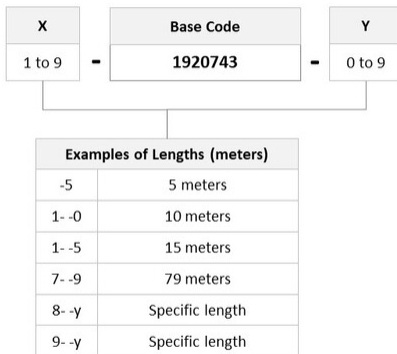

Fiber Optic Patch Cord, LC to LC, duplex, OM3 XG 10 Gb/s, twin zip, 5 m, aqua

Product Classification

Regional Availability	Asia Australia/New Zealand China India
Portfolio	CommScope®
Product Type	Fiber patch cord, duplex
Product Series	192

General Specifications

Connector A, quantity	2
Color, boot A	Beige
Color, connector A	Beige
Connector B, quantity	2
Color, boot B	Beige
Color, connector B	Beige
Interface, Connector A	LC/UPC
Interface, Connector B	LC/UPC
Jacket Color	Aqua
Total Fibers, quantity	2

Dimensions

Cord Length	5 m 16.404 ft
Diameter Over Jacket	1.8 mm 0.071 in

Ordering Tree

Optical Specifications

Fiber Mode Multimode
Fiber Type OM3, LazrSPEED®

Environmental Specifications

Environmental Space Low Smoke Zero Halogen (LSZH)