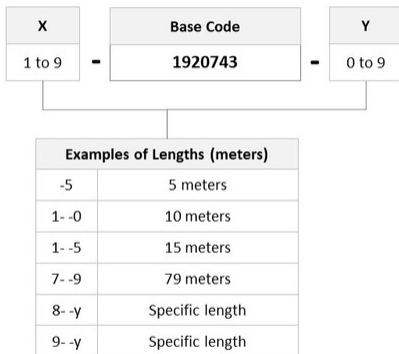

1920743-6

Fiber Optic Patch Cord, Duplex, Multimode, LC/UPC to LC/UPC, aqua, 6 m

Product Classification

Regional Availability	Asia Australia/New Zealand China India
Portfolio	CommScope®
Product Type	Fiber patch cord, duplex
Product Series	192

General Specifications

Connector A, quantity	2
Color, boot A	Beige
Color, connector A	Beige
Connector B, quantity	2
Color, boot B	Beige
Color, connector B	Beige
Interface, Connector A	LC/UPC
Interface, Connector B	LC/UPC
Jacket Color	Aqua
Total Fibers, quantity	2

Dimensions

Cord Length	6 m 19.685 ft
Diameter Over Jacket	1.8 mm 0.071 in

Ordering Tree

Optical Specifications

Fiber Mode Multimode
Fiber Type OM3, LazrSPEED®

Environmental Specifications

Environmental Space Low Smoke Zero Halogen (LSZH)