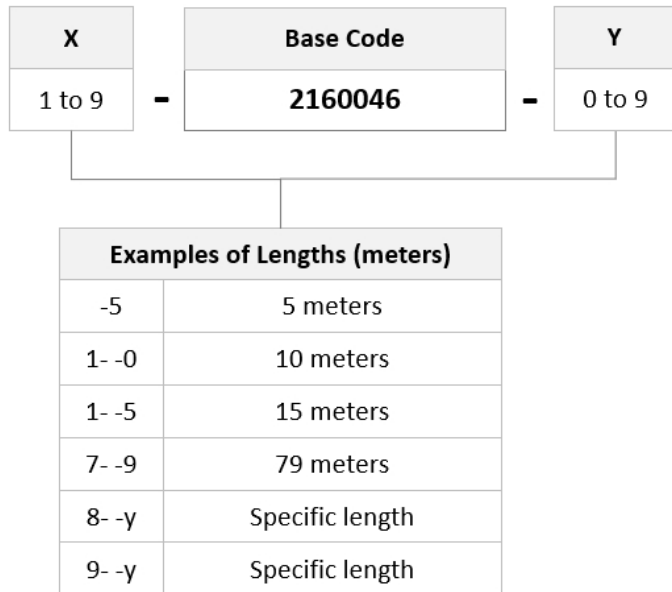

General Specifications

Connector A, quantity	2
Color, boot A	Beige
Color, connector A	Beige
Connector B, quantity	2
Color, boot B	Beige
Color, connector B	Beige
Interface, Connector A	LC/UPC
Interface, Connector B	LC/UPC
Jacket Color	Aqua
Polarity	Pairs, flipped
Total Fibers, quantity	2

Dimensions

Cord Length	55 m 180.446 ft
Diameter Over Jacket	1.8 mm 0.071 in

Ordering Tree

5-2160046-5

Optical Specifications

Fiber Mode	Multimode
Fiber Type	OM4, LazrSPEED®

Environmental Specifications

Environmental Space	Low Smoke Zero Halogen (LSZH)
Qualification Standards	IEC 60332-1 IEC 60332-3 IEC 60754 IEC 61034