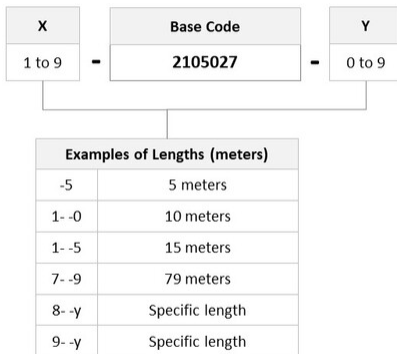

General Specifications

Connector A, quantity	2
Color, boot A	Beige
Color, connector A	Beige
Connector B, quantity	2
Color, boot B	Beige
Color, connector B	Beige
Interface, Connector A	LC/UPC
Interface, Connector B	LC/UPC
Jacket Color	Aqua
Polarity	Pairs, flipped
Total Fibers, quantity	2

Dimensions

Cord Length	25 m 82.021 ft
Diameter Over Jacket	1.8 mm 0.071 in

Ordering Tree

2-2105027-5

Optical Specifications

Fiber Mode	Multimode
Fiber Type	OM3, LazrSPEED®
Insertion Loss, maximum, connector A	0.3 dB
Insertion Loss, maximum, connector B	0.3 dB
Return Loss, minimum, connector A	20 dB
Return Loss, minimum, connector B	20 dB