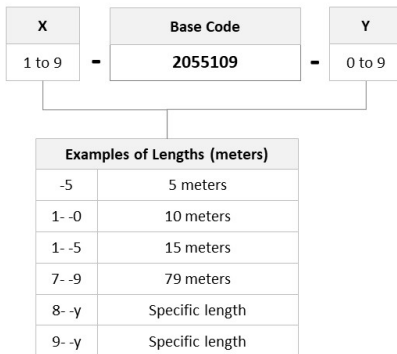

General Specifications

Connector A, quantity	2
Color, boot A	Beige
Color, connector A	Beige
Connector B, quantity	2
Color, boot B	Beige
Color, connector B	Beige
Interface, Connector A	LC/UPC
Interface, Connector B	SC/UPC
Jacket Color	Aqua
Total Fibers, quantity	2

Dimensions

Cord Length	5 m 16.404 ft
Diameter Over Jacket	1.8 mm 0.071 in

Ordering Tree

2055109-5

Optical Specifications

Fiber Mode	Multimode
Fiber Type	OM3, LazrSPEED®
Insertion Loss, maximum, connector A	0.15 dB
Insertion Loss, maximum, connector B	0.15 dB
Return Loss, minimum, connector A	35 dB
Return Loss, minimum, connector B	35 dB