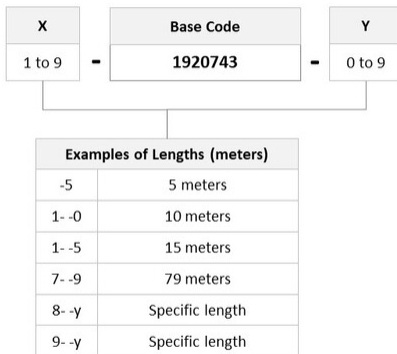

Fiber Optic Patch Cord, Duplex, Multimode, LC/UPC to LC/UPC, aqua, 7 m

Product Classification

Regional Availability	Asia Australia/New Zealand China India
Portfolio	CommScope®
Product Type	Fiber patch cord, duplex
Product Series	192

General Specifications

Connector A, quantity	2
Color, boot A	Beige
Color, connector A	Beige
Connector B, quantity	2
Color, boot B	Beige
Color, connector B	Beige
Interface, Connector A	LC/UPC
Interface, Connector B	LC/UPC
Jacket Color	Aqua
Total Fibers, quantity	2

Dimensions

Cord Length	7 m 22.966 ft
Diameter Over Jacket	1.8 mm 0.071 in

Ordering Tree

Optical Specifications

Fiber Mode Multimode
Fiber Type OM3, LazrSPEED®

Environmental Specifications

Environmental Space Low Smoke Zero Halogen (LSZH)