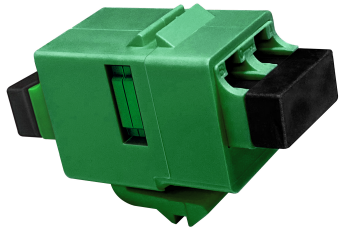

# 1933422-3

---

Fiber Optic LC Duplex Keyed Adapter, SL, Green, Single Pack

**OBSOLETE**

This product was discontinued on: June 1, 2023

## General Specifications

<b>Body Style</b>	Duplex
<b>Color</b>	Green
<b>Interface</b>	LC/UPC
<b>Interface Feature</b>	Keyed
<b>Mounting</b>	Square flange
<b>Total Ports, quantity</b>	2

## Material Specifications

<b>Alignment Sleeve Material</b>	Ceramic
<b>Material Type</b>	Polyphenylene