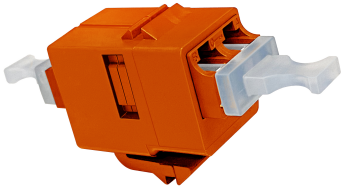

# 1933422-9

---

Fiber Optic LC Duplex Keyed Adapter, SL, Orange, Single Pack

## General Specifications

<b>Body Style</b>	Duplex
<b>Color</b>	Orange
<b>Interface</b>	LC/UPC
<b>Interface Feature</b>	Keyed
<b>Mounting</b>	Square flange
<b>Total Ports, quantity</b>	2