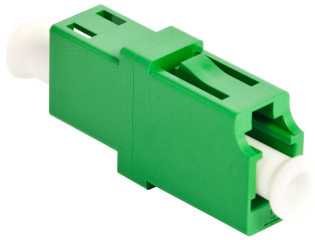

# 760036293 | AFA-LC01-GR

TeraSPEED® LC-APC Simplex Adapter, Green, Single Pack

## General Specifications

<b>Body Style</b>	Simplex
<b>Color</b>	Green
<b>Interface</b>	LC/APC
<b>Mounting</b>	No flange
<b>Shuttered</b>	No
<b>Total Ports, quantity</b>	1
<b>Transmission Standards</b>	TIA/EIA-568-B.3   TIA/EIA-604 FOCIS-3