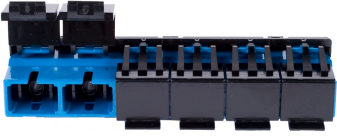

# 760049791 | SFA-SC06-BL-10-BULK-PACK-SHUTTERED

TeraSPEED® SC Multiport Shuttered Adapter, Blue, 10 Bulk Pack

## General Specifications

<b>Body Style</b>	Ganged
<b>Color</b>	Blue
<b>Interface</b>	SC/UPC
<b>Mounting</b>	No flange
<b>Shuttered</b>	Yes
<b>Total Ports, quantity</b>	6