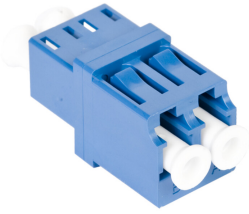

# 760115204 | SFA-LC02-BL-100-BULK-PACK

TeraSPEED® LC Duplex Adapter, Blue, 100 Bulk Pack

## General Specifications

<b>Body Style</b>	Duplex
<b>Color</b>	Blue
<b>Interface</b>	LC/UPC
<b>Mounting</b>	Flange
<b>Shuttered</b>	No
<b>Total Ports, quantity</b>	2
<b>Transmission Standards</b>	TIA/EIA-568-B.3   TIA/EIA-604 FOCIS-3