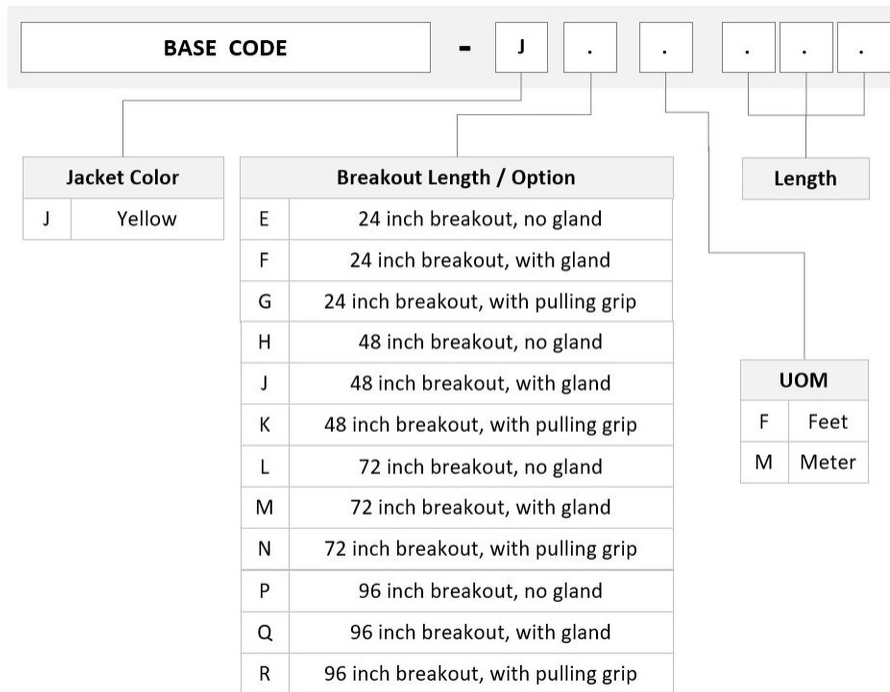

## General Specifications

<b>Color, boot A</b>	Black
<b>Color, connector A</b>	Green
<b>Color, boot B</b>	Blue
<b>Color, connector B</b>	Blue
<b>Construction Type</b>	Stranded
<b>Furcation Color</b>	Yellow
<b>Interface, Connector A</b>	MPO-12/APC Male
<b>Interface, Connector B</b>	SC/UPC
<b>Jacket Color</b>	Yellow
<b>Polarity</b>	Method B (LL)
<b>Fibers per Subunit, quantity</b>	12
<b>Total Fibers, quantity</b>	24

## Ordering Tree