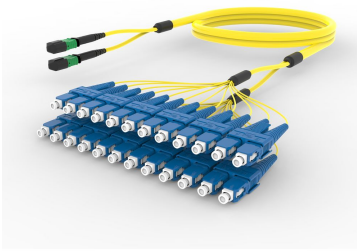

## Base Product

Singlemode MPO (Pinned) to SC/UPC, InstaPATCH® 360 Ruggedized Fanout Cable, 24-Fiber, Low Smoke Zero Halogen B2ca

## Product Classification

<b>Regional Availability</b>	Europe
<b>Portfolio</b>	CommScope®
<b>Product Type</b>	Ruggedized fanout
<b>Product Brand</b>	SYSTIMAX InstaPATCH® 360
<b>Ordering Note</b>	For lengths greater than 999 ft (304 m), orders must be in meters   Minimum length may vary based on cable configuration   Not available in the United States or Canada

## General Specifications

<b>Color, boot A</b>	Black
<b>Color, connector A</b>	Green
<b>Color, boot B</b>	Blue
<b>Color, connector B</b>	Blue
<b>Construction Type</b>	Stranded
<b>Furcation Color</b>	Yellow
<b>Interface, Connector A</b>	MPO-12/APC Male
<b>Interface, Connector B</b>	SC/UPC
<b>Jacket Color</b>	Yellow
<b>Polarity</b>	Method B (LL)
<b>Fibers per Subunit, quantity</b>	12
<b>Total Fibers, quantity</b>	24