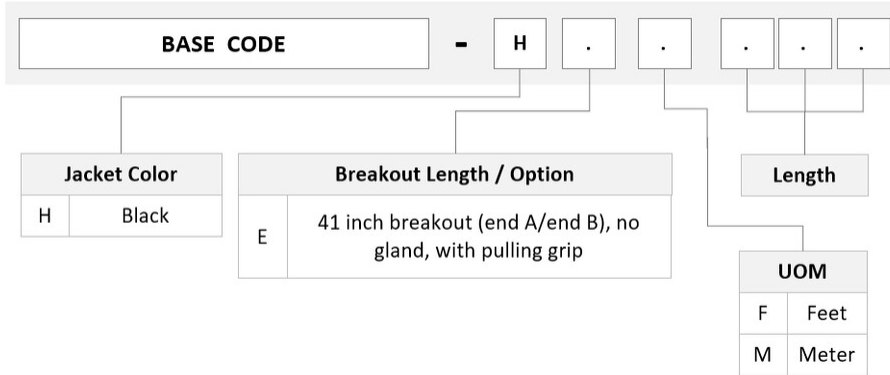

Regional Availability	Asia Australia/New Zealand Europe Latin America Middle East /Africa North America
Portfolio	CommScope®
Product Type	Fiber trunk cable assembly
Product Brand	SYSTIMAX ULL
Ordering Note	For additional jacket colors, please contact a CommScope Sales Representative For lengths greater than 999 ft (304 m), orders must be in meters Minimum length may vary based on cable configuration

General Specifications

Color, boot A	Black
Color, connector A	Green
Construction Type	Armored Rollable ribbon
Furcation Color	Yellow
Interface, Connector A	MPO-12/APC Male
Interface, Connector B	Unterminated
Jacket Color	Black
Polarity	Method B Enhanced (ULL)
Fibers per Subunit, quantity	12
Total Fibers, quantity	432

Dimensions

Breakout Length	33 in
Cable Assembly Length Range (m)	3 – 999
Cable Assembly Length Range (ft)	10 – 999

Ordering Tree

Mechanical Specifications

Cable Retention Strength, maximum 11.24 lb @ 0° | 4.40 lb @ 90°