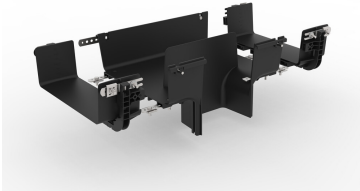

# FGSB-MDSP-F/I

---

FiberGuide® Insertable Downspout, 4x12 with 4x6in Exit, Black

## Dimensions

<b>System Dimensions</b>	102 mm x 305 mm (4 in x 12 in)
--------------------------	--------------------------------