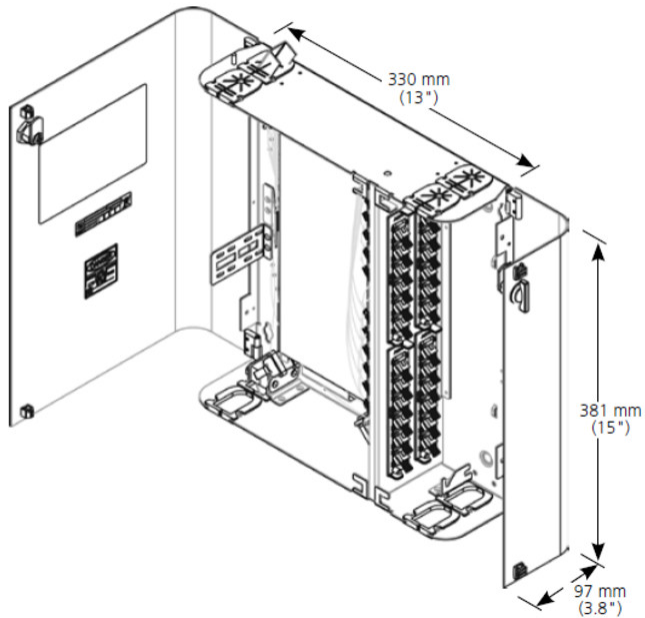

FL1-H7/02NA1-016

FL1000 Fiber Wall Box, 2-door, singlemode SC/UPC, 24 ports, with IFC cable, stub at far end, 16 meters

- Ideal for small to medium fiber counts within communication rooms or closets at customer sites
- Provides demarcation access for the telecom carrier and the end-user by way of separate compartments
- Guarantees mechanical protection and fiber management for indoor and outdoor cable
- Fully customizable for patch-patch, splice-patch or for the storage of un-terminated (dark) fibers

Product Classification

Regional Availability	North America
Product Type	Fiber wall box
Product Series	FL1000

General Specifications

Application	Patching Splicing
Adapter Packs Included, quantity	4
Adapters, quantity	24
Cable Clamps, quantity	1
Cable Color	Yellow
Cable Entry Location	Bottom left Bottom right Top left Top right
Cable Type	IFC - Stranded
Color	Putty white
Door, quantity	2
Front Door Type	Single hinged
Growth Configuration	Fully loaded
Interface	SC/UPC
Mounting	Wall
Total Fibers, quantity	24
Total Ports, quantity	24

Dimensions

Cable Length	16 m 52.493 ft
---------------------	------------------

FL1-H7/02NA1-016

Outline Drawing

Material Specifications

Finish	Powder coated
Material Type	Steel

Optical Specifications

Fiber Mode	Singlemode
-------------------	------------