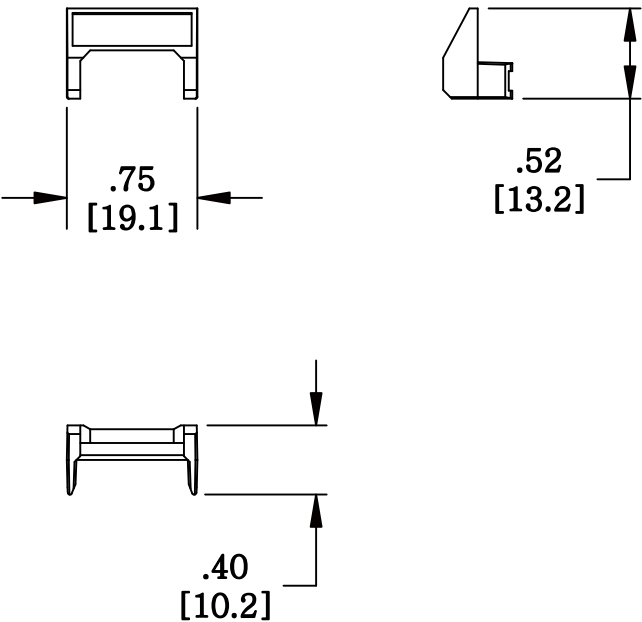

MATERIAL ID	DESCRIPTION
107296584	M60 COMPUTER INFORMATION OUTLET ICON INSERT,ORANGE

NOTES:

- SEE SYSTIMAX CATALOG FOR PART NUMBER SUFFIXES TO INDICATE COLOR/PKG.
- SEE SYSTIMAX CATALOG FOR COMPLETE LIST OF PARTS RELATED TO THE USE OF THIS PRODUCT.
- DIMENSIONS IN PARENTHESES ARE IN METRIC.
- PART INCLUDES:  
(1) OUTLET ICON INSERT,ORANGE

M80C-112
<b>COMMSCOPE, INC</b> OF NORTH CAROLINA
<b>SYSTIMAX® SOLUTIONS</b>

REV	DATE	ECR	DESCRIPTION	APPROVED BY	DATE	DWG NO
1	05/31/11		INITIAL ISSUE		05/31/2011	107296584