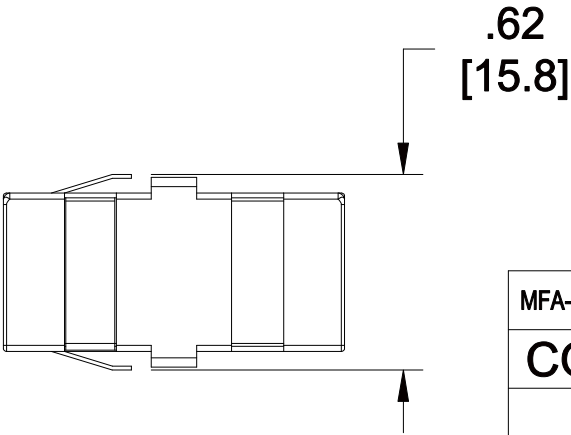

MATERIAL ID	DESCRIPTION
108223181	OptiSPEED® SC SIMPLEX ADAPTER, BEIGE, SINGLE PACK

NOTES:

1. SEE COMMSCOPE CATALOG FOR PART NUMBER SUFFIXES TO INDICATE COLOR/PKG.
2. SEE COMMSCOPE CATALOG FOR COMPLETE LIST OF PARTS RELATED TO THE USE OF THIS PRODUCT.
3. DIMENSIONS IN PARENTHESES ARE IN METRIC.
4. PART INCLUDES:
(1) ADAPTER