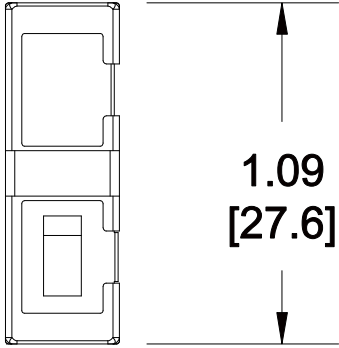

MATERIAL ID	DESCRIPTION
108223181	OptiSPEED® SC SIMPLEX ADAPTER, BEIGE, SINGLE PACK

NOTES:

1. SEE COMMSCOPE CATALOG FOR PART NUMBER SUFFIXES TO INDICATE COLOR/PKG.
2. SEE COMMSCOPE CATALOG FOR COMPLETE LIST OF PARTS RELATED TO THE USE OF THIS PRODUCT.
3. DIMENSIONS IN PARENTHESES ARE IN METRIC.
4. PART INCLUDES:
(1) ADAPTER