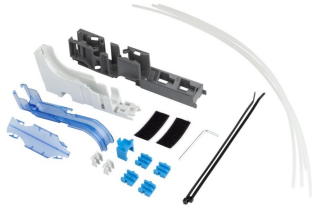

760243104 | FACT-FRACCCTUBE

FACT® cable termination unit (CTU), kit for 3E FACT chassis, accommodates: 1 cable 2.5-14mm or 2 cables 2.5-8.5mm or 4 cables 2.5-5mm or 1 flex tube OD 16mm, only for use in FACT frame

- Cable Termination Units (CTU) kits are very robust and enable quick and easy termination of most cable sizes and types
- Designed for termination of cables directly onto the FACT chassis, allowing the installer to prepare and pre-terminate cables outside the frame

Product Classification

Regional Availability	EMEA
Product Type	Cable termination kit
Product Brand	FACT®
Product Series	FACT

General Specifications

Application	For use with FACT panels
--------------------	--------------------------

Dimensions

Compatible Cable Diameter Range	Maximum diameter of 2.5-14 mm (1 cable) or 2.5-8.5 mm (2 cables) or 2.5-5 mm (cables) or 1 flex tube of 16 mm
--	---

Environmental Specifications

Environmental Space	Indoor
----------------------------	--------