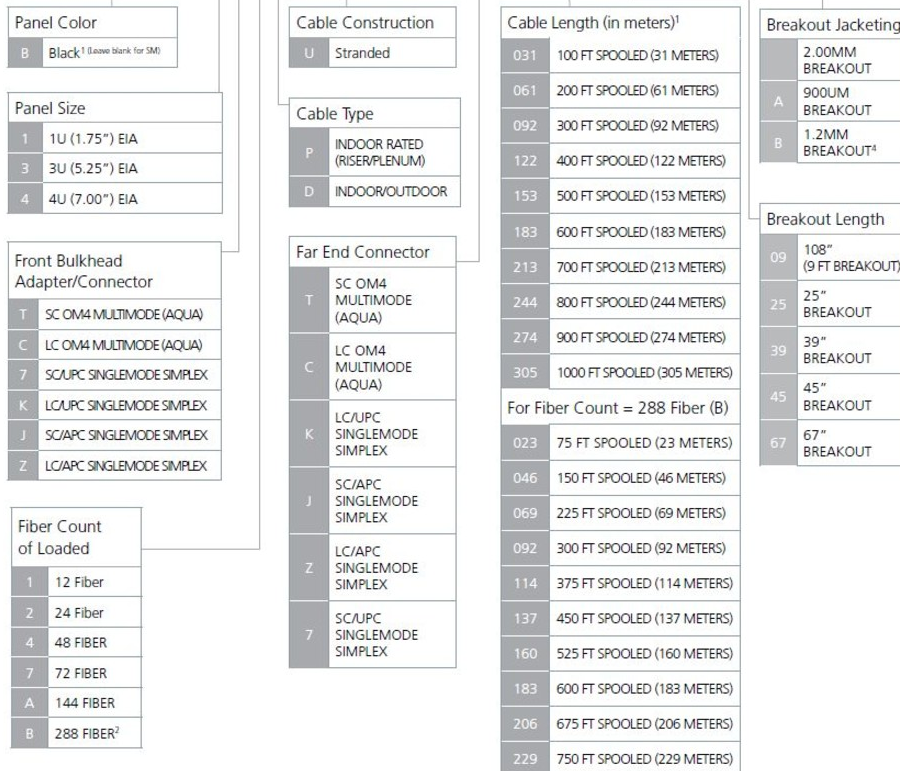

# RCP-4ZBPUZ13739B

RapidFiber® Termination Panel, 288-Position 4RU, singlemode, LC/APC to LC/APC breakouts, 137m cable with 39 inch breakout length and 1.2 MM Breakout Jacketing

## Dimensions

<b>Height</b>	177.8 mm   7 in
---------------	-----------------

# RCP-4ZBPUZ13739B

<b>Width</b>	482.6 mm   19 in
<b>Depth</b>	381 mm   15 in
<b>Breakout Length</b>	39 in

## Ordering Tree

RCP X - X X X X U X X X X X X X

ONLY FOR MULTIMODE VERSION.<sup>1</sup>  
 ONLY AVAILABLE IN RISER/PLENUM (P) CABLE TYPE<sup>2</sup>  
 RAPID PANEL IS DESIGNED AND QUALIFIED FOR UP TO 1000' (305 METERS) OF CABLE.<sup>3</sup>  
 ONLY AVAILABLE IN LC288 4RU<sup>4</sup>