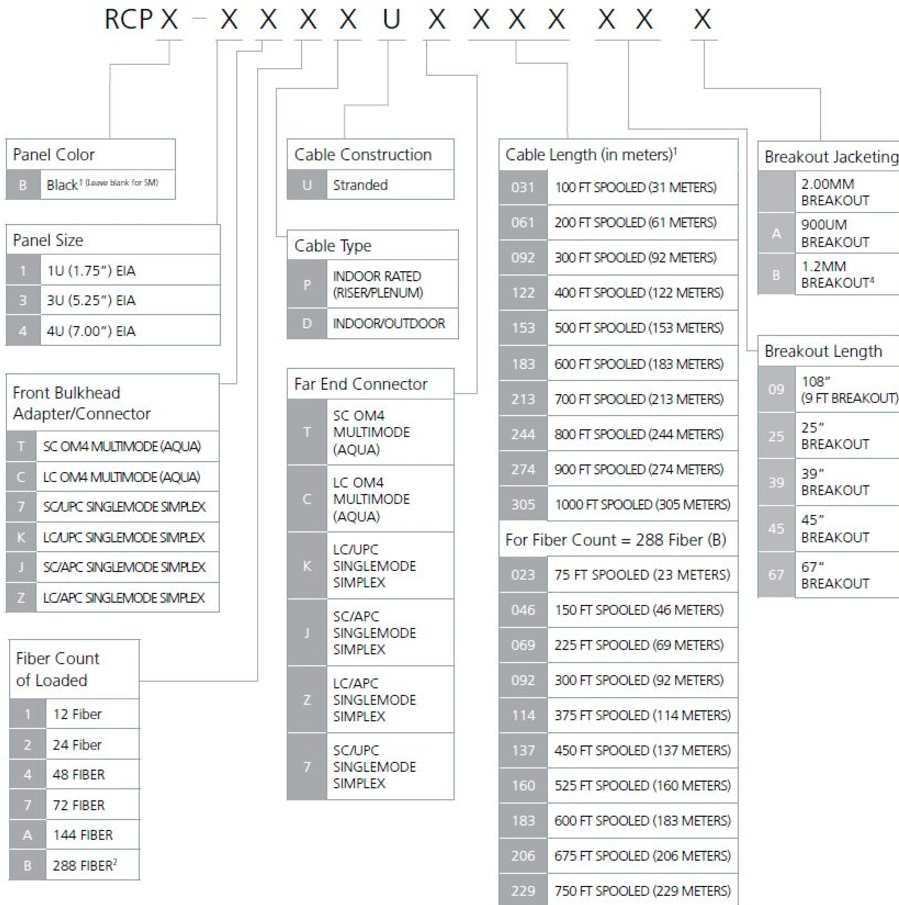

RCP-4ZBPUK06925B

Width	482.6 mm | 19 in
Depth	381 mm | 15 in
Breakout Length	25 in

Ordering Tree

ONLY FOR MULTIMODE VERSION.¹
ONLY AVAILABLE IN RISER/PLENUM (P) CABLE TYPE²
RAPID PANEL IS DESIGNED AND QUALIFIED FOR UP TO 1000' (305 METERS) OF CABLE.³
ONLY AVAILABLE IN LC288 4RU⁴

Material Specifications

Finish	Powder coated
Material Type	Steel

Optical Specifications

Fiber Mode	Singlemode
Fiber Type	G.652.D | G.657.A2/B2