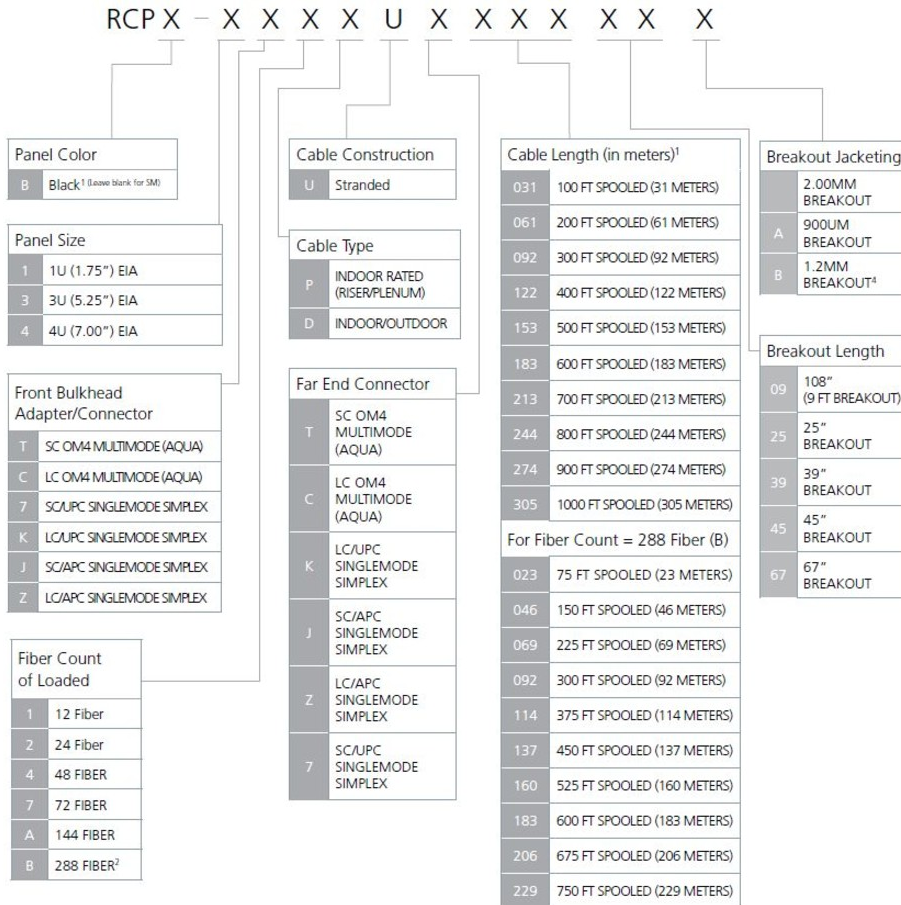

RCP-4ZBPUZ06945B

Width	482.6 mm | 19 in
Depth	381 mm | 15 in
Breakout Length	45 in

Ordering Tree

ONLY FOR MULTIMODE VERSION.¹
ONLY AVAILABLE IN RISER/PLENUM (P) CABLE TYPE²
RAPID PANEL IS DESIGNED AND QUALIFIED FOR UP TO 1000' (305 METERS) OF CABLE.³
ONLY AVAILABLE IN LC288 4RU⁴

Material Specifications

Finish	Powder coated
Material Type	Steel

Optical Specifications

Fiber Mode	Singlemode
Fiber Type	G.652.D | G.657.A2/B2