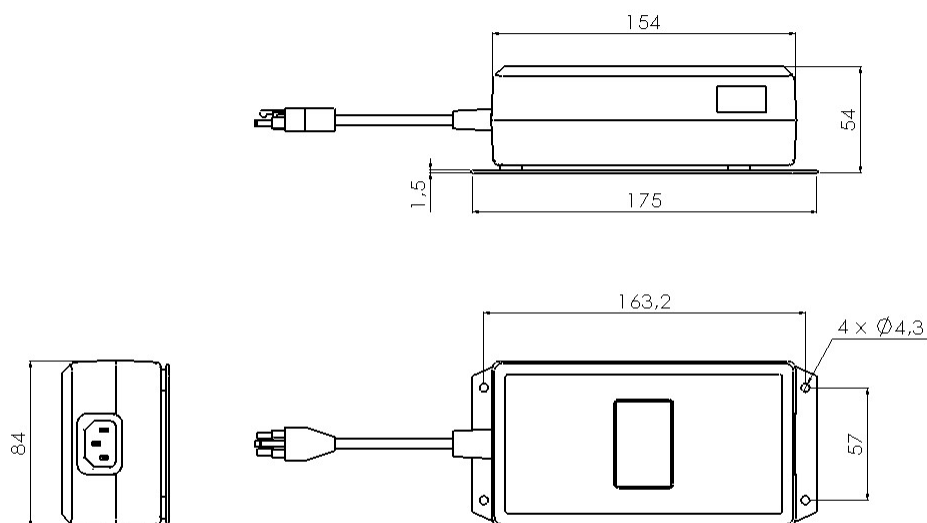

TPSN1/05-40

Power Supply Adapter ION®-B Series Remote Units, 40 W

OBSOLETE

Product Classification

Product Type

Power adapters

Product Brand

ION®-B

General Specifications

Note

Detailed Product Specifications are available. Please contact your local CommScope representative.

Dimension Drawing

TPSN1/05-40

Electrical Specifications

Output Power, maximum 40 W