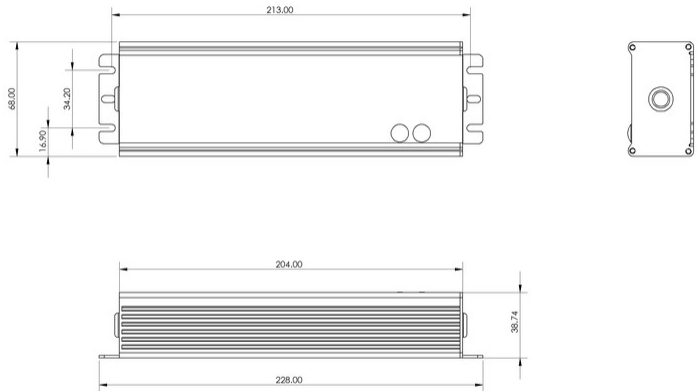

General Specifications

Note

Detailed Product Specifications are available. Please contact your local CommScope representative.

Dimension Drawing

TPSN1/28-150

REVISIONS			
REV	DESCRIPTION	DATE	APPROVED

Electrical Specifications

Output Power, maximum

150 W

Regulatory Compliance/Certifications

Agency

ISO 9001:2015

Classification

Designed, manufactured and/or distributed under this quality management system