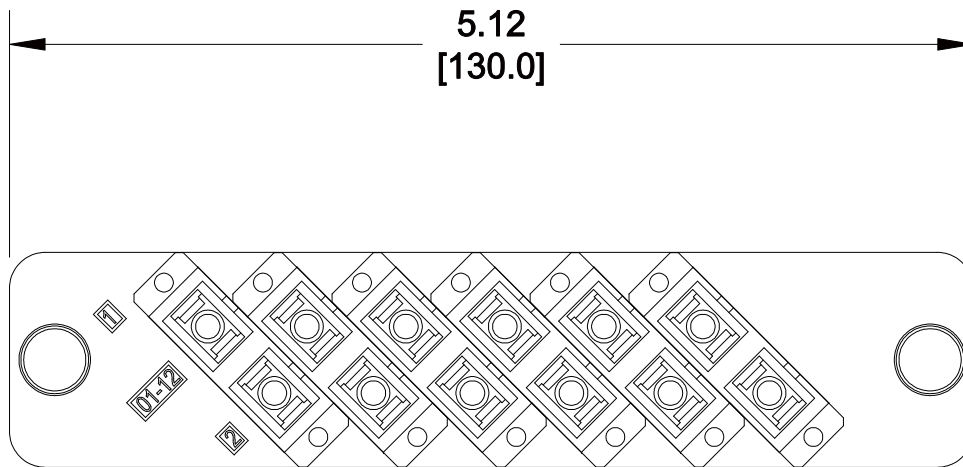

MATERIAL ID	DESCRIPTION
760027714	TeraSpeed ® PANEL (1U,2U,4U), BLACK, WITH 6 DUPLEX SC

NOTES:

- SEE UNIPRISE CATALOG FOR PART NUMBER SUFFIXES TO INDICATE COLOR/PKG.
- SEE UNIPRISE CATALOG FOR COMPLETE LIST OF PARTS RELATED TO THE USE OF THIS PRODUCT.
- DIMENSIONS IN PARENTHESES ARE IN METRIC.
- PART INCLUDES:
 (1) PANEL
 (6) ADAPTER, SC, DUPLEX, SM