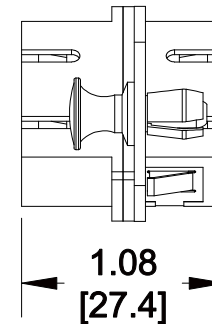

MATERIAL ID	DESCRIPTION
760027714	TeraSpeed ® PANEL (1U,2U,4U), BLACK, WITH 6 DUPLEX SC

NOTES:

- SEE UNIPRISE CATALOG FOR PART NUMBER SUFFIXES TO INDICATE COLOR/PKG.
- SEE UNIPRISE CATALOG FOR COMPLETE LIST OF PARTS RELATED TO THE USE OF THIS PRODUCT.
- DIMENSIONS IN PARENTHESES ARE IN METRIC.
- PART INCLUDES:
 (1) PANEL
 (6) ADAPTER, SC, DUPLEX, SM