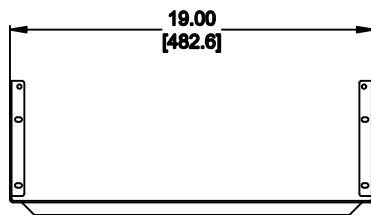

MATERIAL ID	DESCRIPTION
760162032	4U HD DOUBLE-SIDED SHELF, 26 DEEP, SOLID

TOP VIEW

FRONT VIEW

SIDE VIEW

NOTES:

1. SEE COMMSCOPE CATALOG FOR PART NUMBER SUFFIXES TO INDICATE COLOR/PKG.
2. SEE COMMSCOPE CATALOG FOR COMPLETE LIST OF PARTS RELATED TO THE USE OF THIS PRODUCT.
3. DIMENSIONS IN PARENTHESES ARE IN METRIC.
4. PART INCLUDES:  
(1) SHELF PAIR:  
(8) #12-24 PANEL MOUNT SCREW