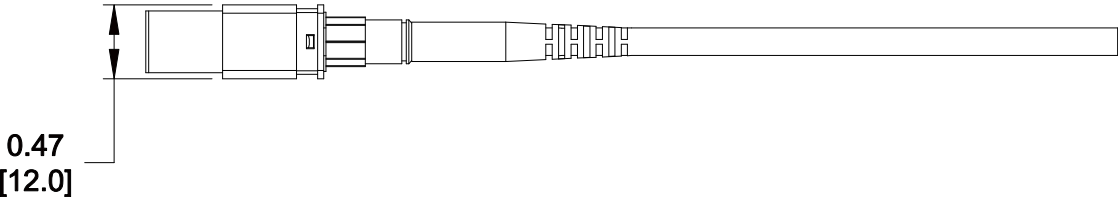

MATERIAL ID	DESCRIPTION
760163949	TERASPEED FIBER QWIK MPO UNPINNED CONNECTOR, FIELD INSTALLABLE, FUSION SPLICE, ANGLED, GREEN, 2 PACK

NOTES:

- SEE COMMSCOPE CATALOG FOR PART NUMBER SUFFIXES TO INDICATE COLOR/PKG.
- SEE COMMSCOPE CATALOG FOR COMPLETE LIST OF PARTS RELATED TO THE USE OF THIS PRODUCT.
- DIMENSIONS IN PARENTHESES ARE IN METRIC[MM].
- PART INCLUDES:
 (1) 12 FIBER FEMALE MPO, SMF STANDARD LOSS, ROUND CORD 3.0
 (1) SM FIBER STRIPS (6 INCHES)