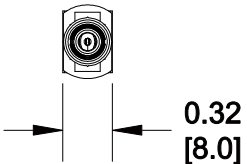

MATERIAL ID	DESCRIPTION
760163949	TERASPEED FIBER QWIK MPO UNPINNED CONNECTOR, FIELD INSTALLABLE, FUSION SPLICE, ANGLED, GREEN, 2 PACK

NOTES:

- SEE COMMSCOPE CATALOG FOR PART NUMBER SUFFIXES TO INDICATE COLOR/PKG.
- SEE COMMSCOPE CATALOG FOR COMPLETE LIST OF PARTS RELATED TO THE USE OF THIS PRODUCT.
- DIMENSIONS IN PARENTHESES ARE IN METRIC[MM].
- PART INCLUDES:
 (1) 12 FIBER FEMALE MPO, SMF STANDARD LOSS, ROUND CORD 3.0
 (1) SM FIBER STRIPS (6 INCHES)