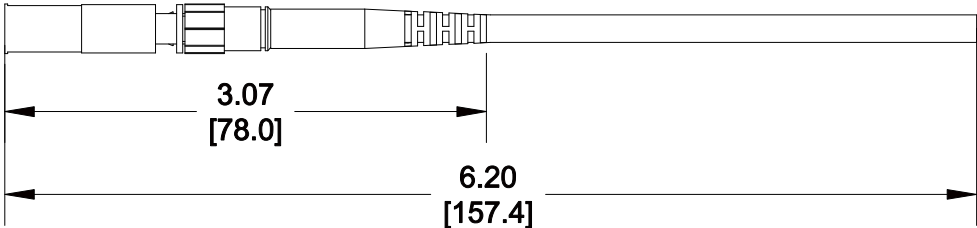

MATERIAL ID	DESCRIPTION
760163949	TERASPEED FIBER QWIK MPO UNPINNED CONNECTOR, FIELD INSTALLABLE, FUSION SPLICE, ANGLED, GREEN, 2 PACK

NOTES:

- SEE COMMSCOPE CATALOG FOR PART NUMBER SUFFIXES TO INDICATE COLOR/PKG.
- SEE COMMSCOPE CATALOG FOR COMPLETE LIST OF PARTS RELATED TO THE USE OF THIS PRODUCT.
- DIMENSIONS IN PARENTHESES ARE IN METRIC[MM].
- PART INCLUDES:
 (1) 12 FIBER FEMALE MPO, SMF STANDARD LOSS, ROUND CORD 3.0
 (1) SM FIBER STRIPS (6 INCHES)