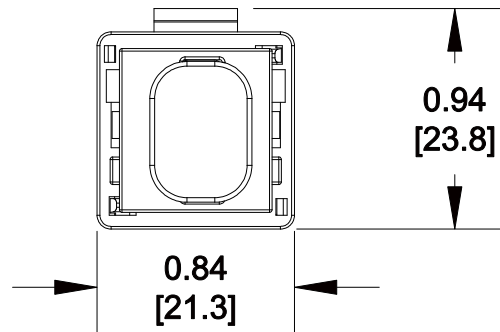

MATERIAL ID	DESCRIPTION
760190686	M81 HDMI PASS THROUGH 266 PROWHITE

NOTES:

1. SEE COMMSCOPE CATALOG FOR PART NUMBER SUFFIXES TO INDICATE COLOR/PKG.
2. SEE COMMSCOPE CATALOG FOR COMPLETE LIST OF PARTS RELATED TO THE USE OF THIS PRODUCT.
3. DIMENSIONS IN PARENTHESES ARE IN METRIC[MM].
4. PART INCLUDES:
(1) ASSEMBLY, M81-HDMI-HDMI-266 PASS-THROUGH ADAPTER