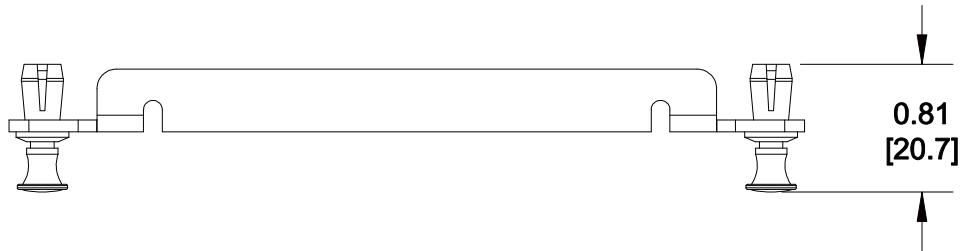

MATERIAL ID	DESCRIPTION
760198325	1000 TO 360 CONVERSION ADAPTER BRACKETS

NOTES:

1. SEE COMMSCOPE CATALOG FOR PART NUMBER SUFFIXES TO INDICATE COLOR/PKG.
2. SEE COMMSCOPE CATALOG FOR COMPLETE LIST OF PARTS RELATED TO THE USE OF THIS PRODUCT.
3. DIMENSIONS IN PARENTHESES ARE IN METRIC[MM].
4. PART INCLUDES:
(3) ASSEMBLY, 1000 TO 360 CONVERSION ADAPTER BRACKET

1000-360 ADPT-BRKT-KIT

COMMSCOPE, INC OF NORTH CAROLINA

1	7/17/14		INITIAL ISSUE	CZ	DRAWN BY DJ		
REV	DATE	ECR	DESCRIPTION	APPROVED BY	DATE 7/17/2014		DWG NO 760198325